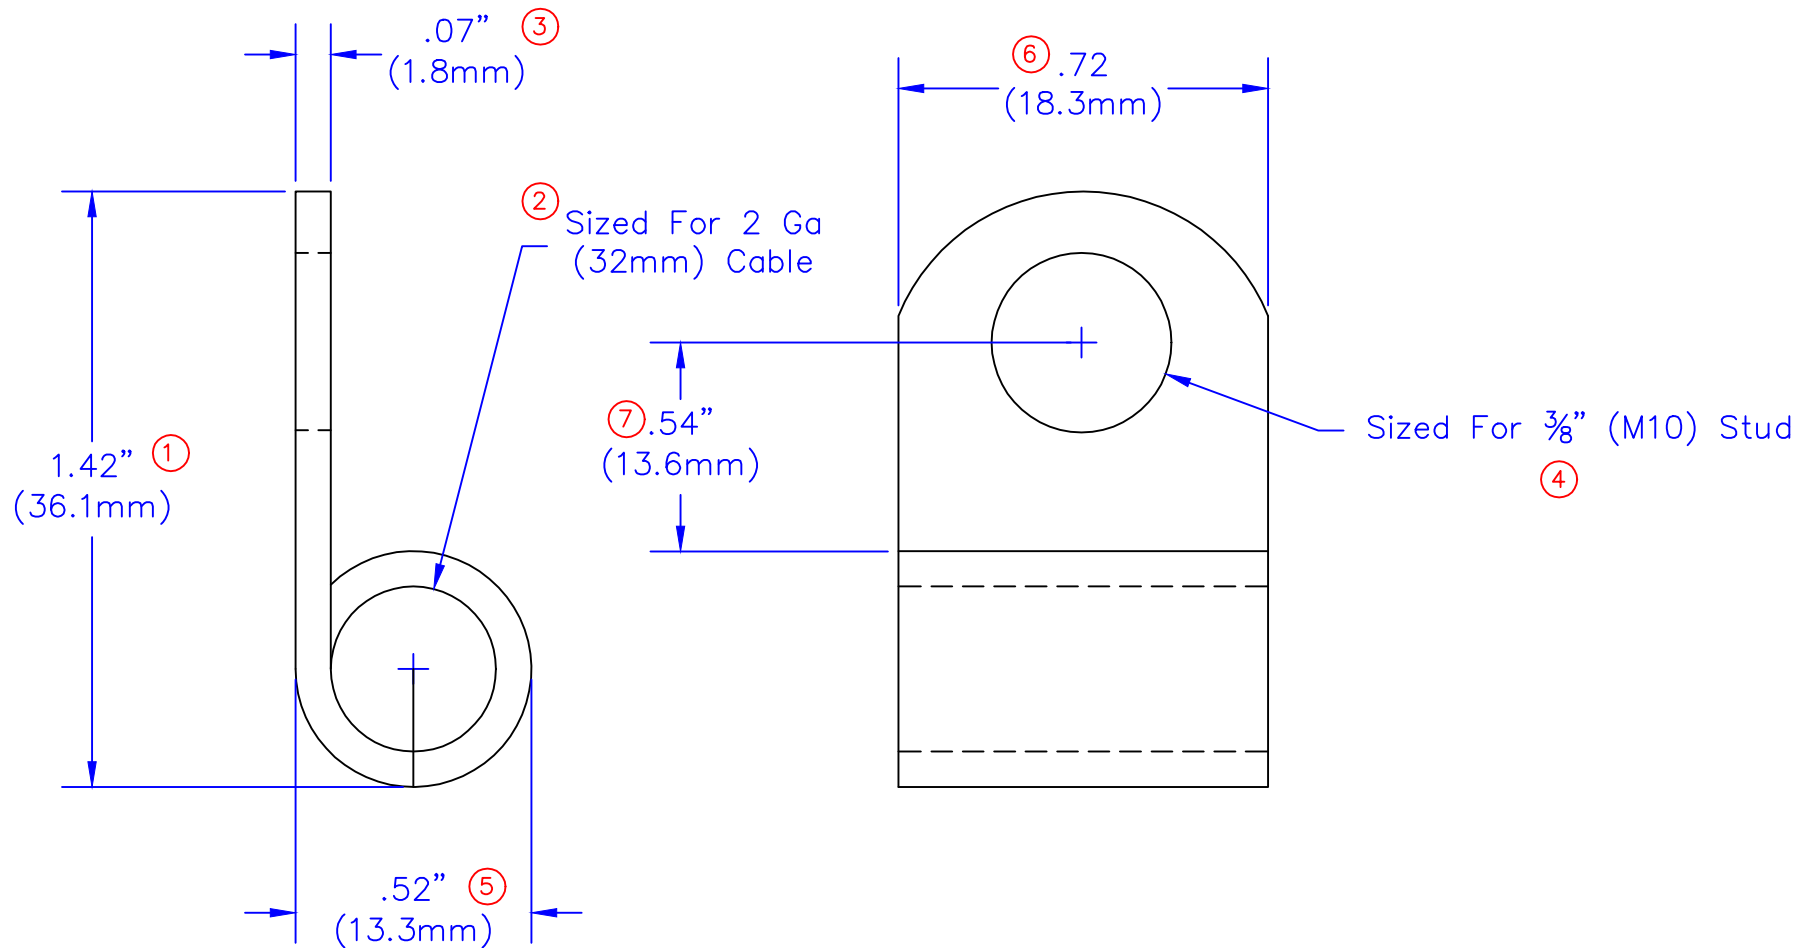

Quick Cable Reserves The Right to Alter Product Types, Their Technical Data, Dimensions, Style And Accessories Without Prior Notification.

Property of QUICKCABLE 3700 Quick Drive Franksville, WI 53126 U.S.A. www.quickcable.com	TITLE Butt Seam Flag Connector 2 ga(32mm) 3/8" (M10)
	PART # 107436

Confidential and Proprietary Information

Rev	Date	ECN#	By	Description	Drawn By Bill S	Date 01-11-11	Checked By Mike E	Scale None
					Tolerances, unless otherwise noted Dimensions Are Reference Only			

Material & Treatment Tin Plated Copper	Drawing # 107436-Info	REV
Sheet 1 of 1		