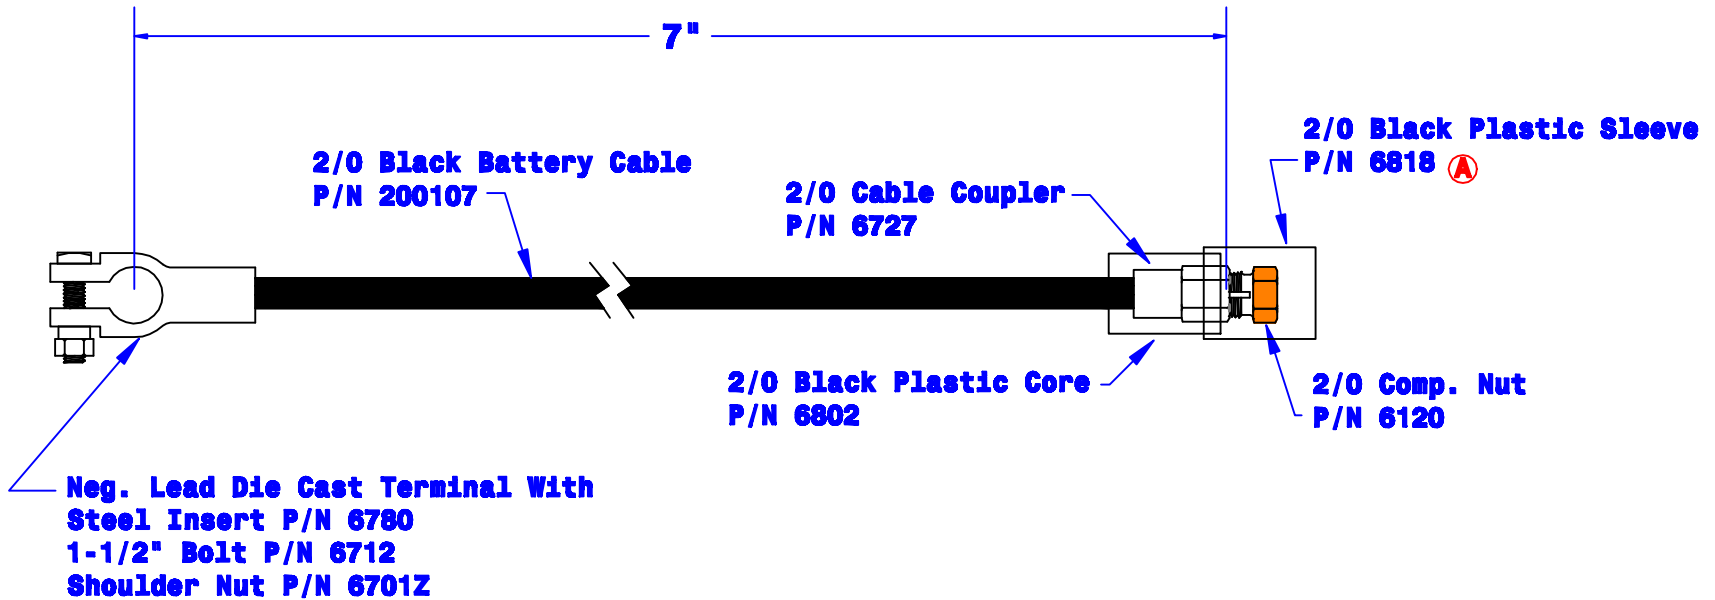

Quick Cable Reserves The Right to Alter Product Types, Their Technical Data, Dimensions, Style And Accessories without Prior Notification.

Property of QUICKCABLE® 3700 Quick Drive Franksville, WI 53126 U.S.A. www.quickcable.com	TITLE Replacement End, Top Post Neg.
	PART # 9220N

Confidential and Proprietary Information

Material & Treatment	Drawing # 9220N-INFO	REV A
	Sheet 1 of 1	

				Drawn By Jim H	Date 01-27-04	Checked By Mike E	Scale None
				Tolerances, unless otherwise noted Length to be ± 1/2"			
Rev A	Date 01-23-13	ECH# 2727	By JMH	Description P/N 6818 was P/N 6831			