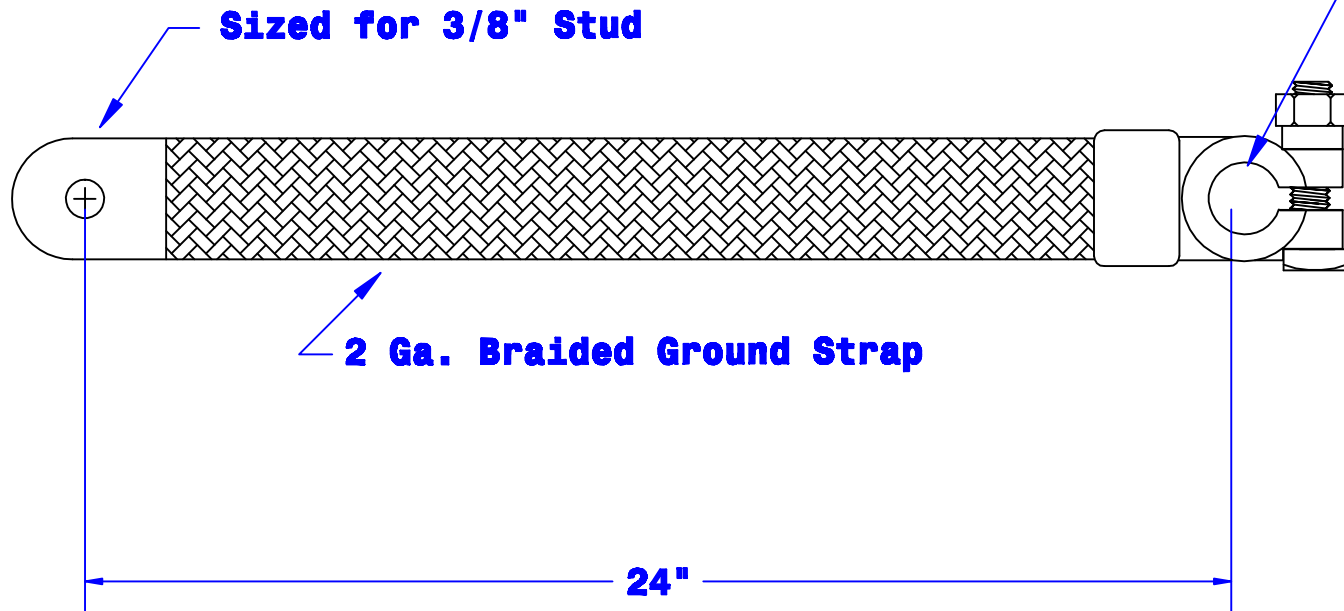

**Cast Lead Connector
With Zinc Plated Nut & Bolt
Sized to Fit Neg. or Pos. Terminal**

Property of QUICK CABLE		TITLE Lug to Straight Clamp Braided Ground Strap	
		PART # 7105	
3700 Quick Dr. Franksville WI		Drawing # 7105-Info	REV
Material & Treatment		Sheet 1 of 1	

				Drawn By Jim H	Date 11-22-04	Checked By Mike E	Scale None
				Tolerances, unless otherwise noted			
Rev	Date	ECN#	By	Description			
				Length to be +/- 1"			