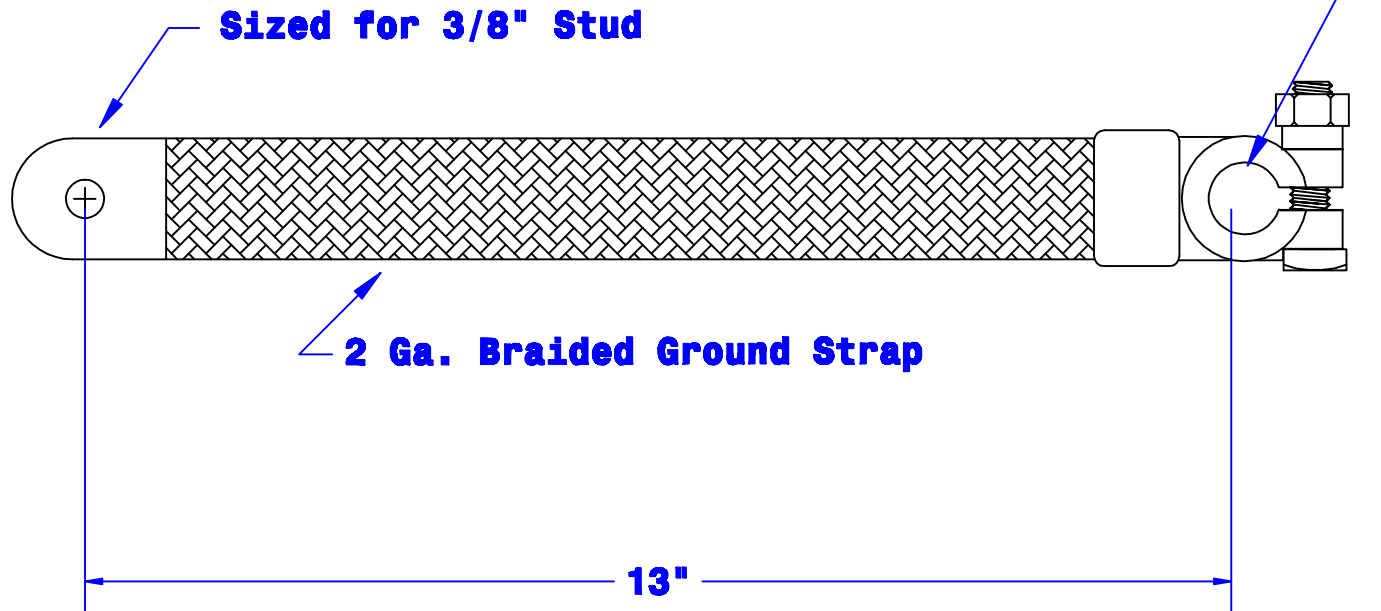

**Cast Lead Connector
With Zinc Plated Nut & Bolt
Sized to Fit Neg. or Pos. Terminal**

Property of QUICK CABLE		TITLE Lug to Straight Clamp Braided Ground Strap	
		PART # 7103	
3700 Quick Dr. Franksville WI		Drawing # 7103-Info	REV
Material & Treatment		Sheet 1 of 1	

				Drawn By Jim H	Date 11-22-04	Checked By Mike E	Scale None
				Tolerances, unless otherwise noted			
Rev	Date	ECN#	By	Description			
				Length to be +/- 1"			