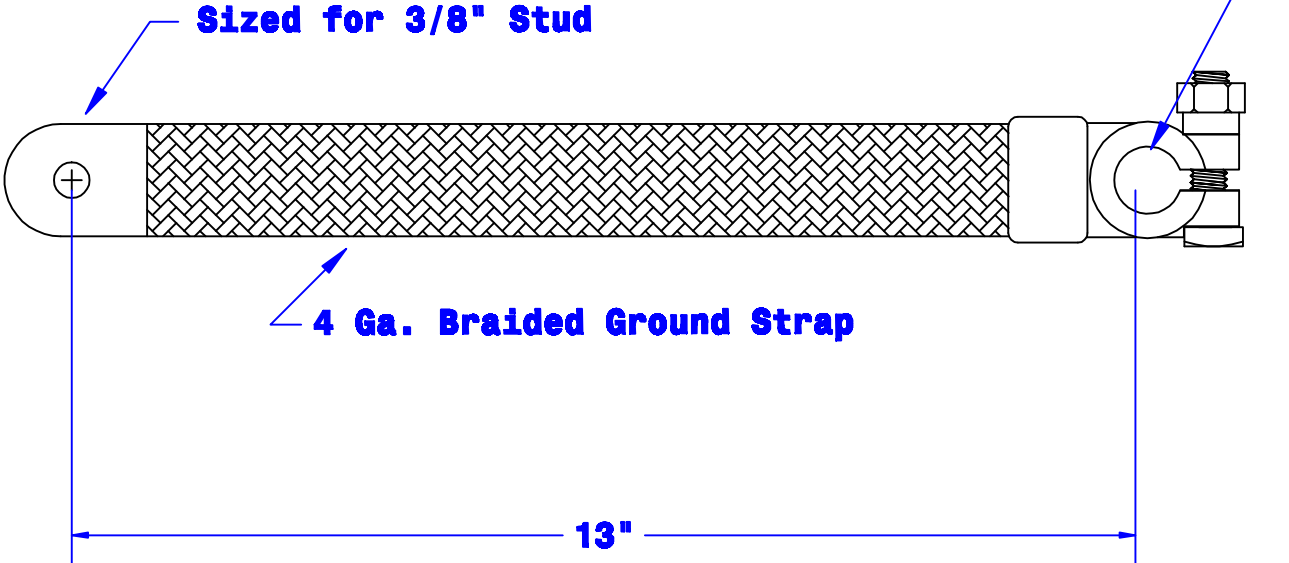

**Cast Lead Connector
With Zinc Plated Nut & Bolt
Sized to Fit Neg. or Pos. Terminal**

Property of QUICK CABLE 3700 Quick Dr. Frankville WI Material & Treatment	TITLE Lug to Straight Clamp Braided Ground Strap	
	PART # 7003	
	Drawing # 7003-Info	REV Sheet 1 of 1

Drawn By	Date	Checked By	Scale	
Jim H	11-22-04	Mike E	None	
Tolerances, unless otherwise noted				
Length to be +/- 1"				
Rev	Date	ECN#	By	Description