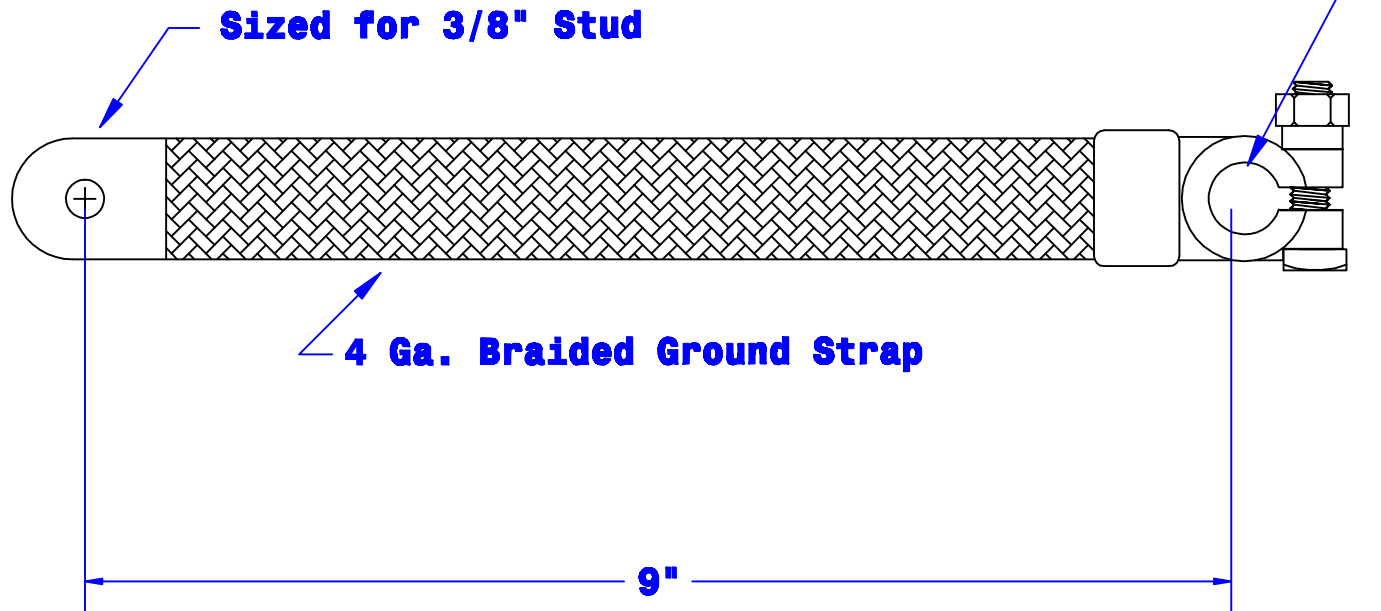

**Cast Lead Connector
With Zinc Plated Nut & Bolt
Sized to Fit Neg. or Pos. Terminal**

Property of QUICK CABLE 3700 Quick Dr. Franksville WI		TITLE Lug to Straight Clamp Braided Ground Strap	
		PART # 7001	
Material & Treatment		Drawing # 7001-Info	REV
		Sheet 1 of 1	1

					Drawn By Jim H	Date 11-22-04	Checked By Mike E	Scale None
					Tolerances, unless otherwise noted			
Rev	Date	ECN#	By	Description	Length to be +/- 1"			