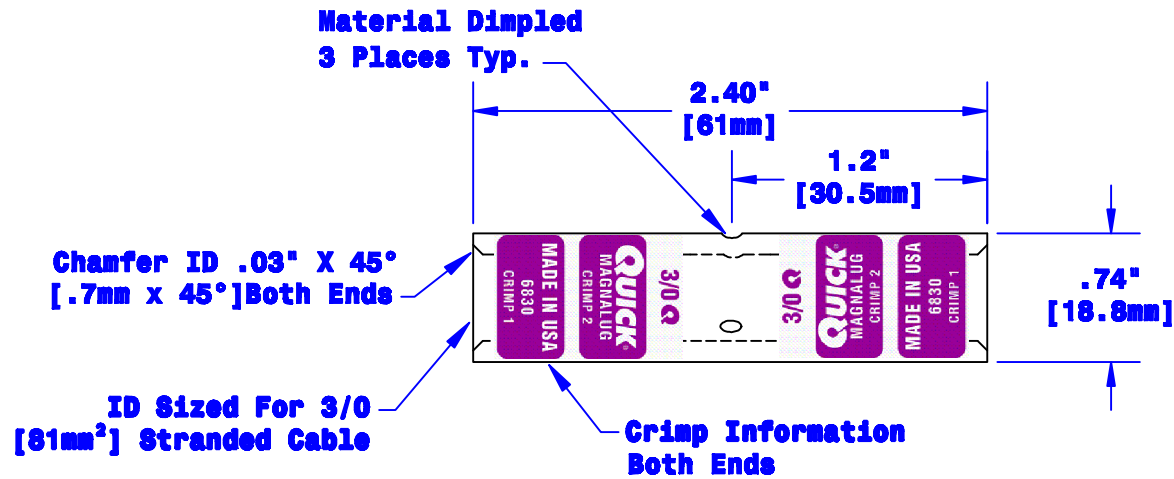

Quick Cable Reserves The Right to Alter Product Types, Their Technical Data, Dimensions, Style And Accessories Without Prior Notification.

Property of QUICKCABLE® 3700 Quick Drive Franksville, WI 53126 U.S.A. www.quickcable.com	TITLE Butt Splice 3/0 [81mm²]
	PART # 6830

Material & Treatment High Conductivity Copper Alloy Tin Plated	Drawing # 6830-INFO	REV B
Sheet 1 of 1		