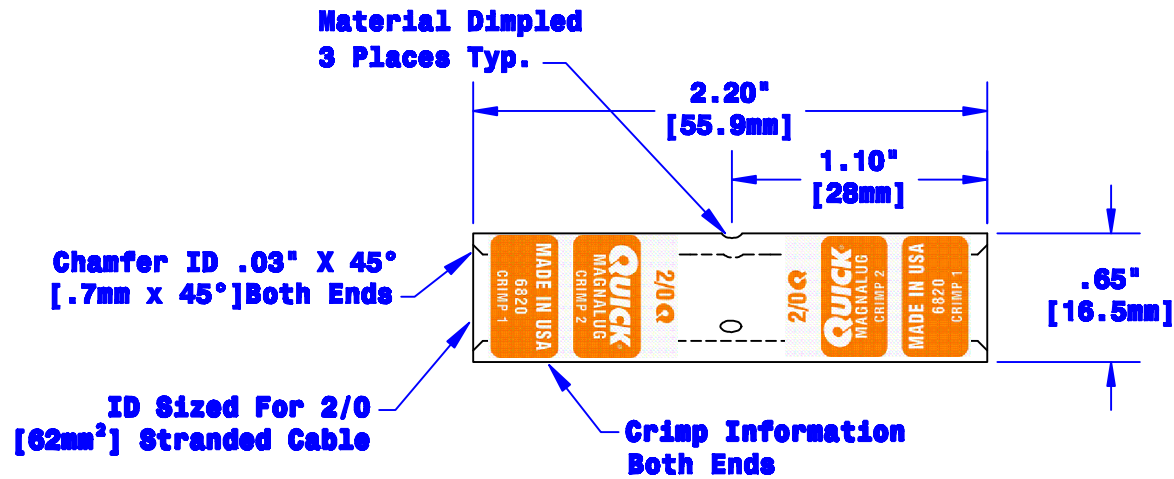

Quick Cable Reserves The Right to Alter Product Types, Their Technical Data, Dimensions, Style And Accessories Without Prior Notification.

Property of QUICKCABLE 3700 Quick Drive Franksville, WI 53126 U.S.A. www.quickcable.com		TITLE Butt Splice 2/0 [62mm²]
		PART # 6820
Confidential and Proprietary Information		
Material & Treatment High Conductivity Copper Alloy Tin Plated	Drawing # 6820-INFO	REV B
		Sheet 1 of 1

				Drawn By Jim H	Date 06-22-04	Checked By Mike E	Scale None
B	01-30-12	2450	JMH	Redrawn; printing info updated			
Rev	Date	ECN#	By	Description			
				Tolerances, unless otherwise noted Dimensions are reference only			