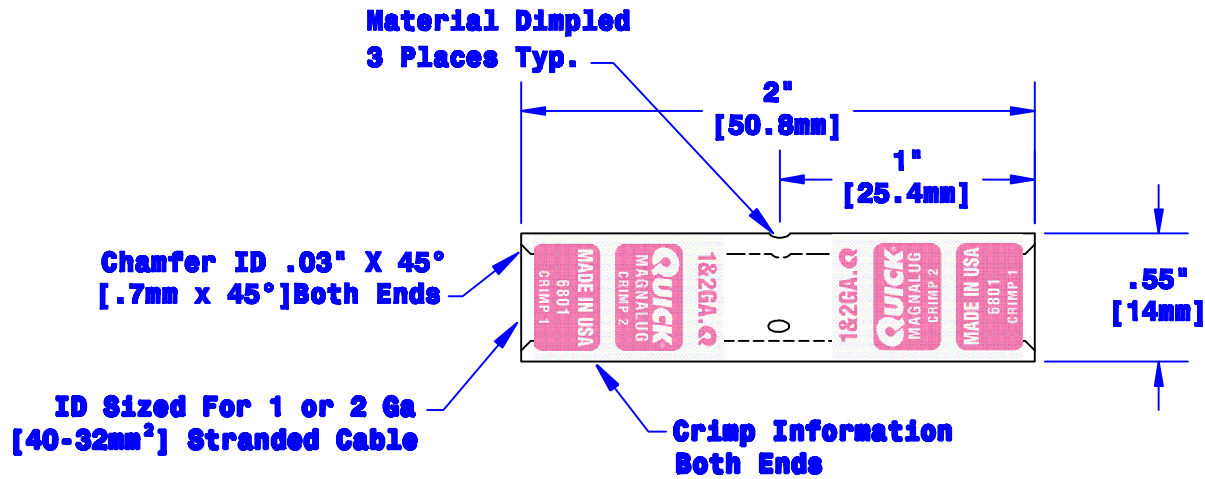

Quick Cable Reserves The Right to Alter Product Types, Their Technical Data, Dimensions, Style And Accessories Without Prior Notification.

Property of QUICKCABLE® 3700 Quick Drive Franksville, WI 53126 U.S.A. www.quickcable.com	TITLE Butt Splice 1&2 Ga [40-32mm²]
	PART # 6801

Confidential and Proprietary Information

					Drawn By Jim H	Date 06-22-04	Checked By Mike E	Scale None	Material & Treatment High Conductivity Copper Alloy Tin Plated	Drawing # 6801-INFO	REV B
B	01-30-12	2450	JMH	Redrawn; printing info updated	Tolerances, unless otherwise noted Dimensions are reference only					Sheet 1 of 1	
Rev	Date	ECN#	By	Description							