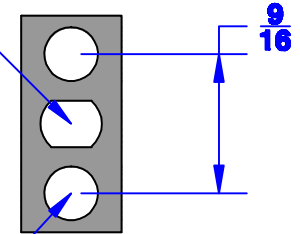

Slot For
#10 Screw

Hole For
#10 Screw

Property of QUICK CABLE 3700 Quick Drive Frankville, WI 53126 U.S.A. www.quickcable.com	TITLE 4 Position Junction Block	
	PART # 670144	
Confidential and Proprietary Information		
Material & Treatment	Drawing # 670144-Info	REV
	Sheet 1 of 1	

Rev	Date	ECN#	By	Description

Drawn By Bill S	Date 7-19-07	Checked By Mike E	Scale None
Tolerances, unless otherwise noted Dimensions are reference only			