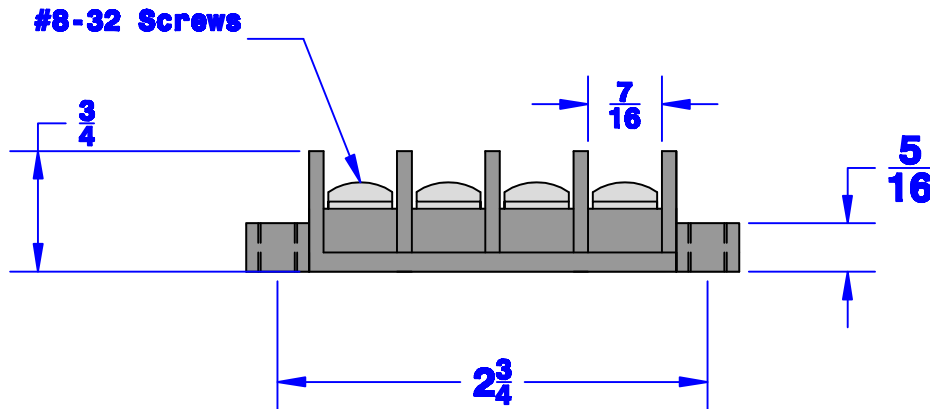

Slot For
#10 Screw

Hole For
#10 Screw

Property of QUICK CABLE 3700 Quick Drive Frankville, WI 53126 U.S.A. www.quickcable.com	TITLE 4 Position Junction Block	
	PART # 670144	
Confidential and Proprietary Information		
Material & Treatment	Drawing # 670144-Info	REV
	Sheet 1 of 1	

Rev	Date	ECN#	By	Description

Drawn By Bill S	Date 7-19-07	Checked By Mike E	Scale None
Tolerances, unless otherwise noted Dimensions are reference only			