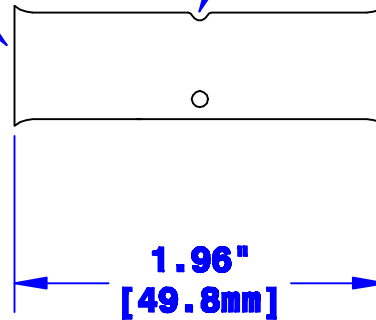

**ID Sized For
3/0 [81mm²] Cable**

**Dimple For Center Stop
3 Places**

Property of QUICKCABLE® 3700 Quick Drive Franksville, WI 53126 U.S.A. www.quickcable.com	TITLE 3/0 [81mm²] Max Lug Butt Splice
	PART # 6656

Confidential and Proprietary Information

					Drawn By Jim H	Date 12-02-09	Checked By Mike E	Scale None	Material & Treatment 100% Copper Tin plated	Drawing # 6656-INFO	REV
					Tolerances, unless otherwise noted All dimensions are ref only				Sheet 1 of 1		
Rev	Date	ECN#	By	Description							