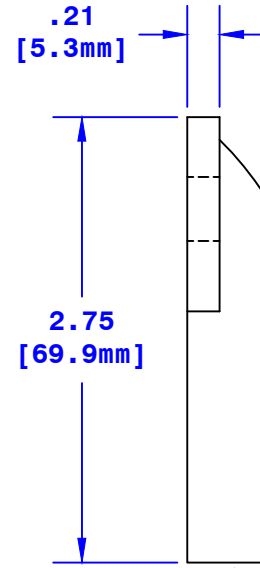

Quick Cable Reserves The Right to Alter Product Types, Their Technical Data, Dimensions, Style And Accessories Without Prior Notification.

ID Sized For 4/0 [103mm<sup>2</sup>] Stranded Cable  
1" [25mm] Min. Depth

Property of <b>QUICKCABLE</b> 3700 Quick Drive Franksville, WI 53126 U.S.A. www.quickcable.com	TITLE <b>Magna Lug,          Left Elbow          4/0 [103mm<sup>2</sup>]</b>
	PART # <b>6324F</b>

**Confidential and Proprietary Information**

					Drawn By <b>Jim H</b>	Date <b>04-17-07</b>	Checked By <b>Mike E</b>	Scale <b>None</b>
<b>C</b>	09-24-14	3100	GCV	Match Current Mfg Process	Tolerances, unless otherwise noted			
<b>B</b>	02-21-12	2459	JMH	Redrawn; printing info updated	Dimensions are reference only			
Rev	Date	ECN#	By	Description				

Material & Treatment  
**Copper Tube  
 Tin Plated**

Drawing # <b>6324F-Info</b>	REV <b>C</b>
Sheet <b>1</b> of <b>1</b>	