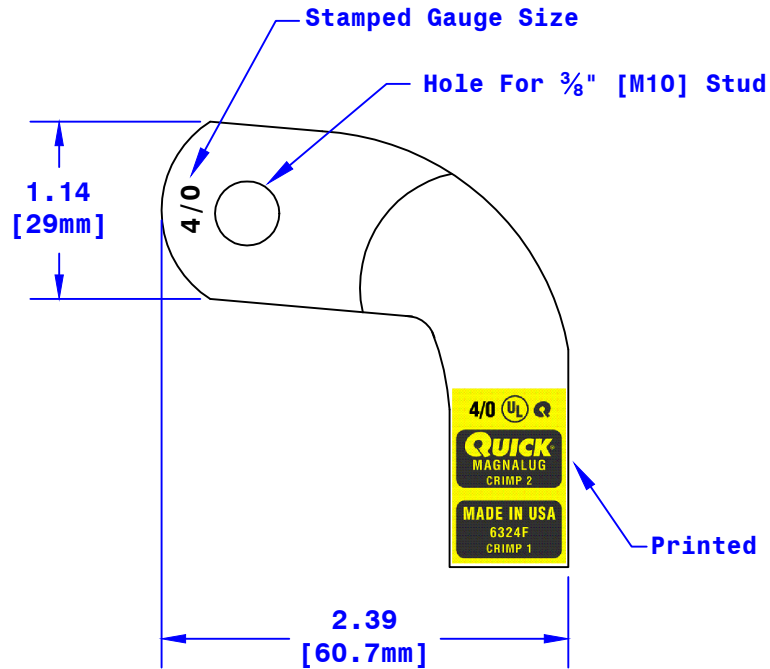

Quick Cable Reserves The Right to Alter Product Types, Their Technical Data, Dimensions, Style And Accessories Without Prior Notification.

ID Sized For 4/0 [103mm<sup>2</sup>] Stranded Cable  
1" [25mm] Min. Depth

Property of <b>QUICKCABLE</b> 3700 Quick Drive Franksville, WI 53126 U.S.A. www.quickcable.com	TITLE <b>Magna Lug,          Left Elbow          4/0 [103mm<sup>2</sup>]</b>
	PART # <b>6324F</b>

**Confidential and Proprietary Information**

					Drawn By <b>Jim H</b>	Date <b>04-17-07</b>	Checked By <b>Mike E</b>	Scale <b>None</b>
<b>C</b>	09-24-14	3100	GCV	Match Current Mfg Process	Tolerances, unless otherwise noted			
<b>B</b>	02-21-12	2459	JMH	Redrawn; printing info updated	Dimensions are reference only			
Rev	Date	ECN#	By	Description				

Material & Treatment  
**Copper Tube  
 Tin Plated**

Drawing # <b>6324F-Info</b>	REV <b>C</b>
Sheet <b>1</b> of <b>1</b>	