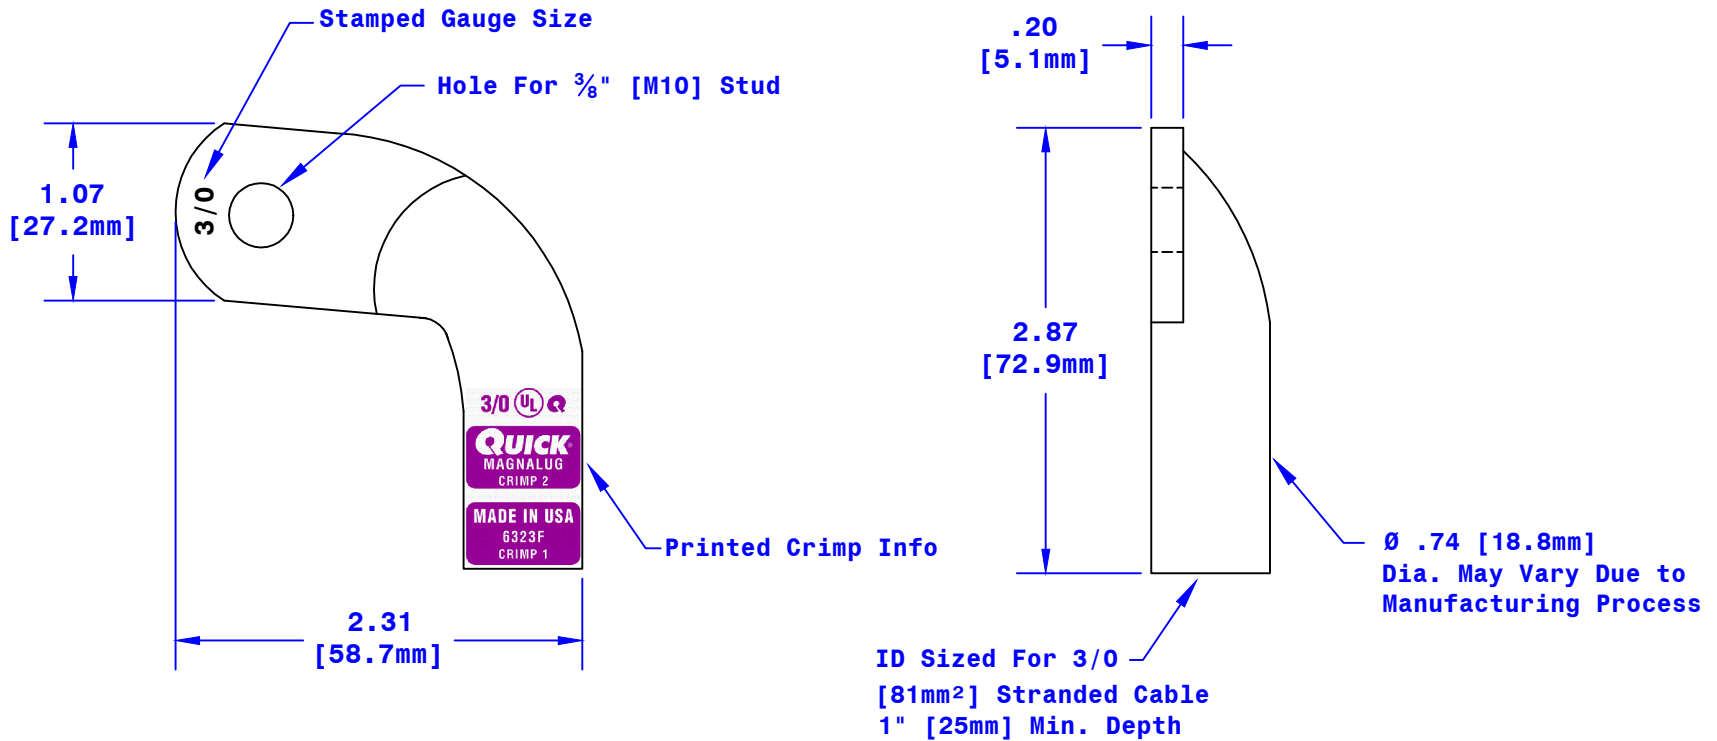

Quick Cable Reserves The Right to Alter Product Types, Their Technical Data, Dimensions, Style And Accessories Without Prior Notification.

Property of QUICKCABLE 3700 Quick Drive Franksville, WI 53126 U.S.A. www.quickcable.com	TITLE	Magna Lug, Left Elbow 3/0 [81mm ²]
	PART #	6323F

Confidential and Proprietary Information

Rev	Date	ECN#	By	Description	Drawn By	Date	Checked By	Scale
C	09-19-14	3100	GCV	Match Current Mfg Process	Jim H	04-17-07	Mike E	None
B	02-21-12	2459	JMH	Redrawn; printing info updated				
					Tolerances, unless otherwise noted			
					Dimensions are reference only			

Material & Treatment

Copper Tube
Tin Plated

Drawing #

6323F-Info

Sheet 1 of 1

REV

C