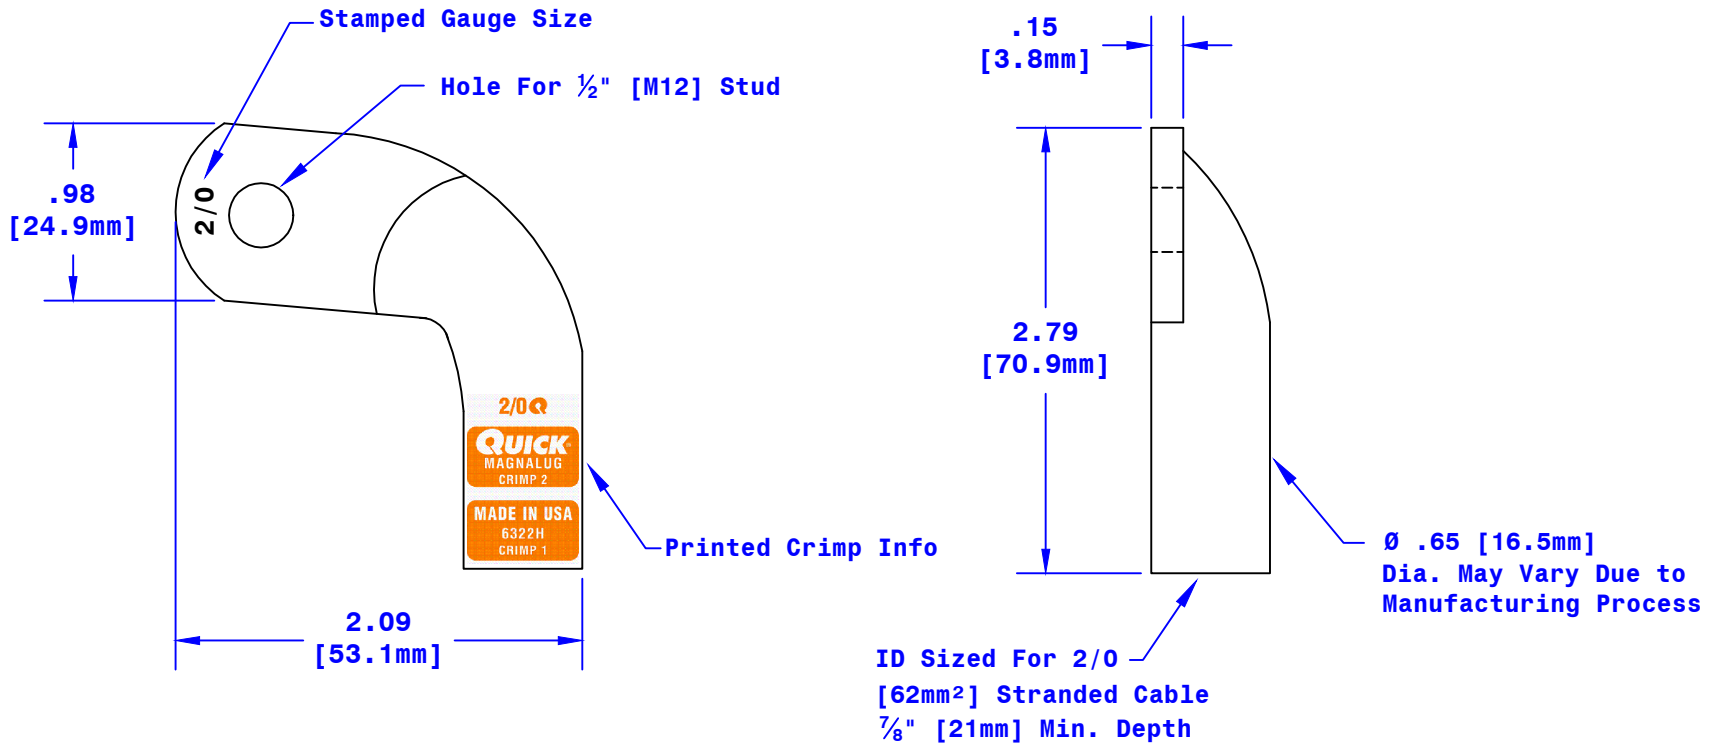

Quick Cable Reserves The Right to Alter Product Types, Their Technical Data, Dimensions, Style And Accessories Without Prior Notification.

Property of QUICKCABLE® 3700 Quick Drive Franksville, WI 53126 U.S.A. www.quickcable.com	TITLE	Magna Lug, Left Elbow 2/0 [62mm ²]
	PART #	6322H

Confidential and Proprietary Information

Rev	Date	ECN#	By	Description	Drawn By	Date	Checked By	Scale
C	09-19-14	3100	GCV	Match Current Mfg Process	Jim H	04-17-07	Mike E	None
B	02-21-12	2459	JMH	Redrawn; printing info updated	Tolerances, unless otherwise noted			
Dimensions are reference only								

Material & Treatment

Copper Tube
Tin Plated

Drawing #

6322H-Info

Sheet 1 of 1

REV

C