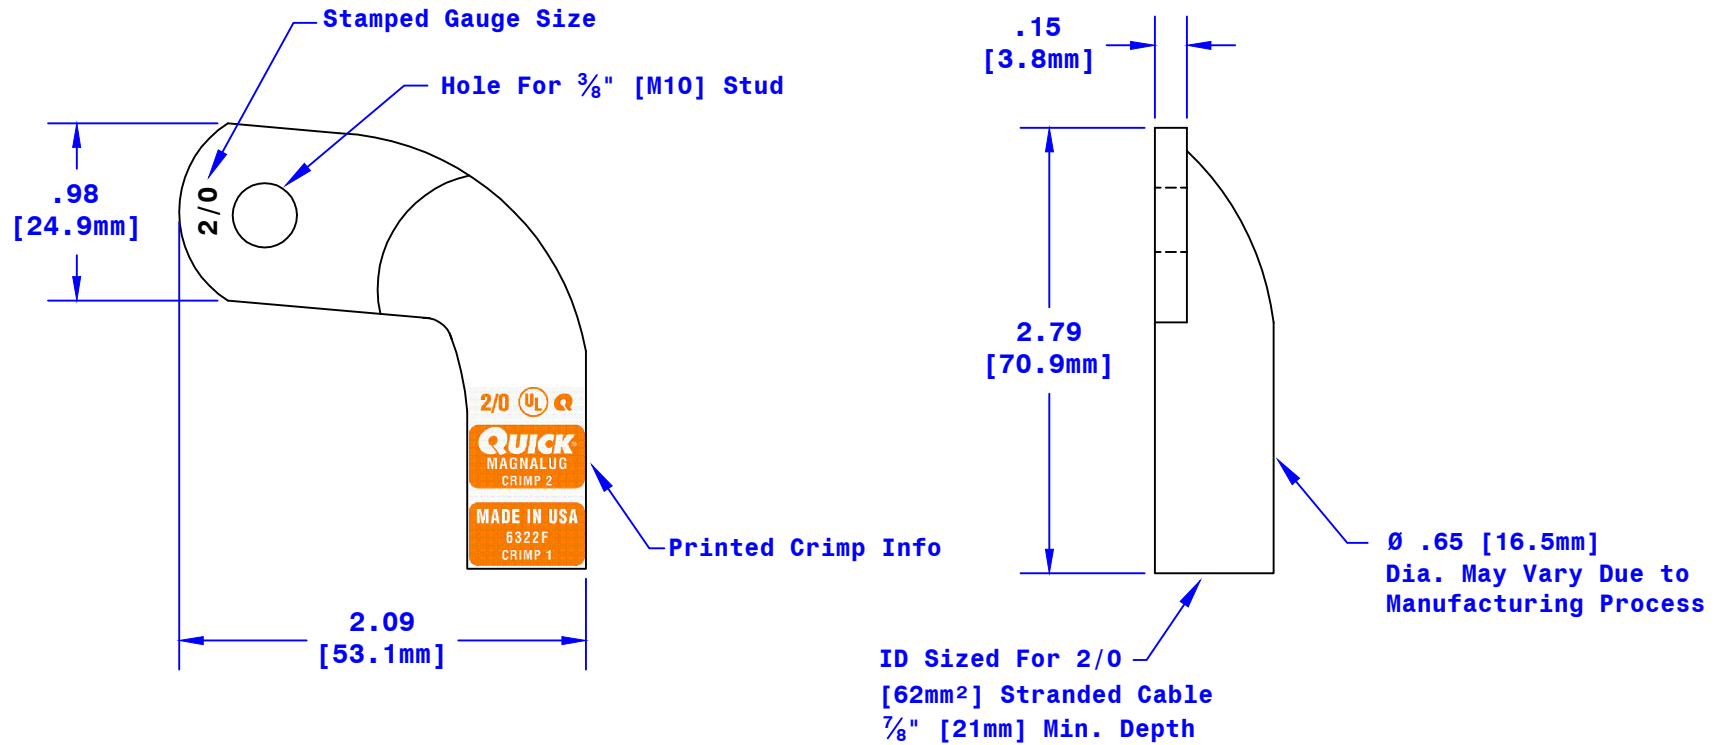

Quick Cable Reserves The Right to Alter Product Types, Their Technical Data, Dimensions, Style And Accessories Without Prior Notification.

Property of QUICKCABLE® 3700 Quick Drive Franksville, WI 53126 U.S.A. www.quickcable.com	TITLE Magna Lug, Left Elbow 2/0 [62mm²]
	PART # 6322F

Confidential and Proprietary Information

				Drawn By	Date	Checked By	Scale
C	09-19-14	3100	GCV	Jim H	04-17-07	Mike E	None
B	02-21-12	2459	JMH	Redrawn; printing info updated			
Rev	Date	ECN#	By	Description			

Tolerances, unless otherwise noted
 Dimensions are reference only

Material & Treatment Copper Tube Tin Plated	Drawing # 6322F-Info	REV C
Sheet 1 Of 1		