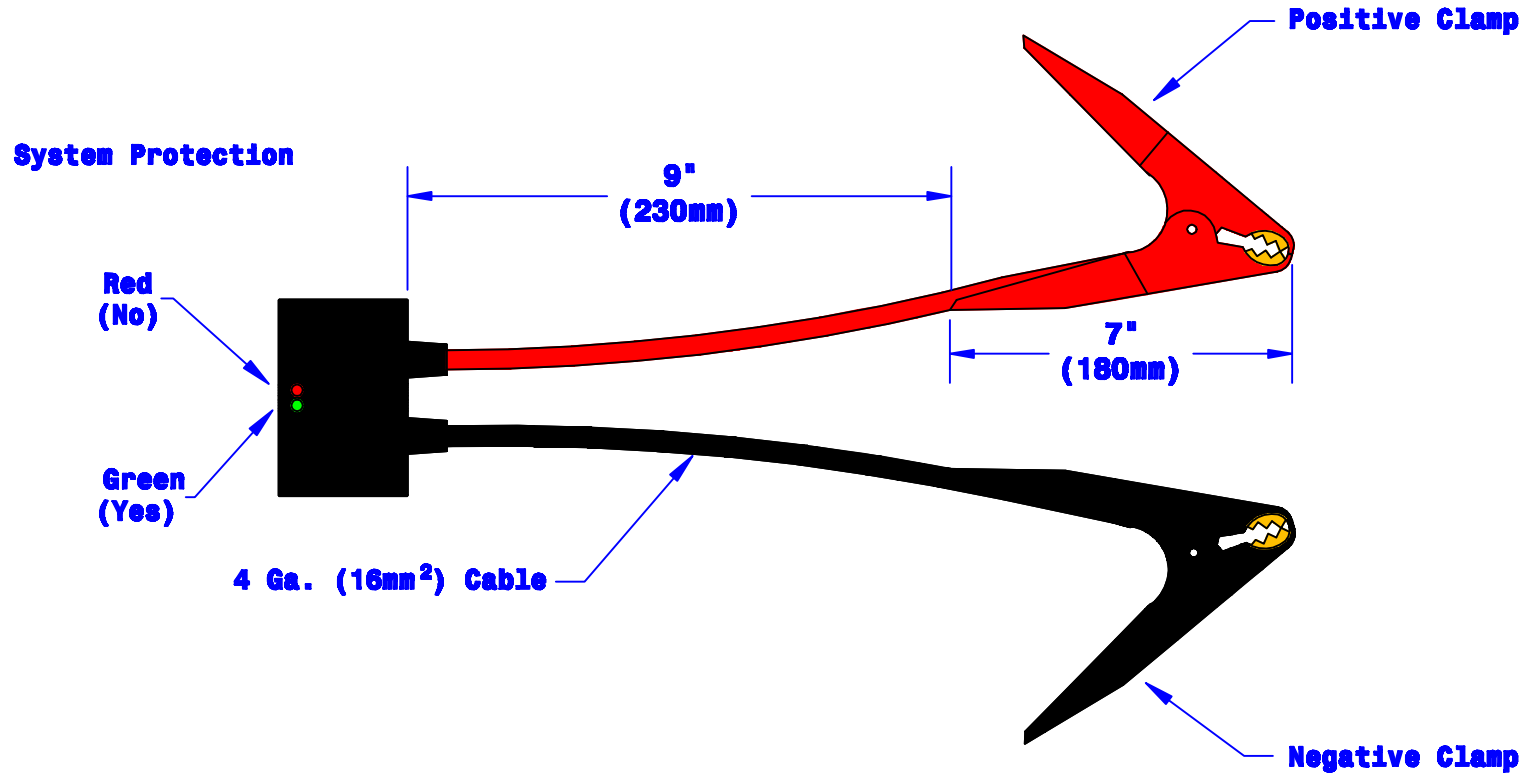

Quick Cable Reserves The Right to Alter Product Type, Their Technical Data, Dimensions, Style And Accessories without Prior Notification.

Property of <b>QUICKCABLE</b> 3700 Quick Drive Franksville, WI 53126 U.S.A. www.quickcable.com	TITLE <b>Surge Protector 24 Volt</b>
	PART # <b>602705</b>

Material & Treatment	Drawing # <b>602705-Info</b>	REV
	Sheet <b>1</b> of <b>1</b>	