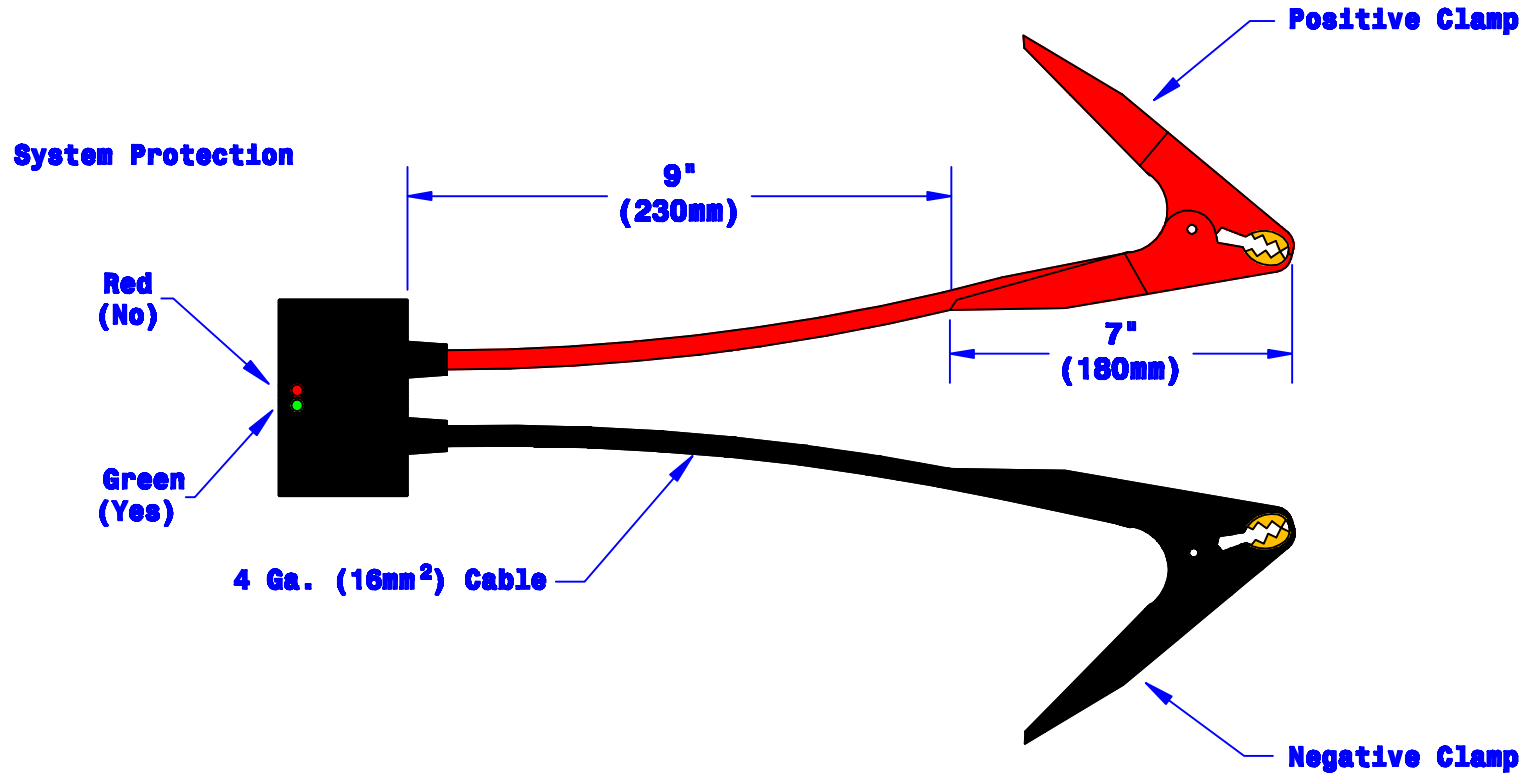

Quick Cable Reserves The Right to Alter Product Type, Their Technical Data, Dimensions, Style And Accessories without Prior Notification.

Property of QUICKCABLE® 3700 Quick Drive Franksville, WI 53126 U.S.A. www.quickcable.com	TITLE Surge Protector 12 Volt
	PART # 602700

Confidential and Proprietary Information

					Drawn By Jim H	Date 06-24-10	Checked By Mike E	Scale None
					Tolerances, unless otherwise noted Dimensions are reference only			
Rev	Date	ECN#	By	Description				

Material & Treatment	Drawing # 602700-Info	REV
	Sheet 1 of 1	