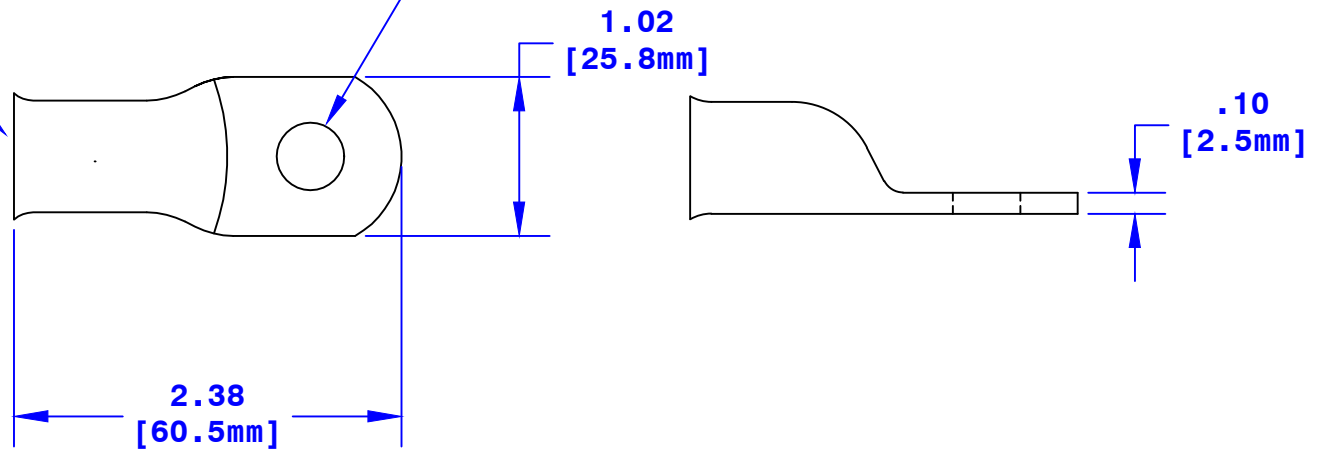

ID Sized for
4/0 Ga [103mm] Cable

Hole Sized For $\frac{5}{16}$ " [M8] Stud

Property of QUICKCABLE® 3700 Quick Drive Franksville, WI 53126 U.S.A. www.quickcable.com	TITLE
	4/0 Ga [103mm ²] MAX LUG 5/16" [M8] Stud
	PART #
	5958E

Confidential and Proprietary Information

					Drawn By	Date	Checked By	Scale
					Jim H	03-27-12	Mike E	None
					Tolerances, unless otherwise noted			
					Dimensions are reference only			
Rev	Date	ECN#	By	Description				

Material & Treatment	Drawing #	REV
100% Copper Tin plated	5958E-Info	
	Sheet 1	Of 1