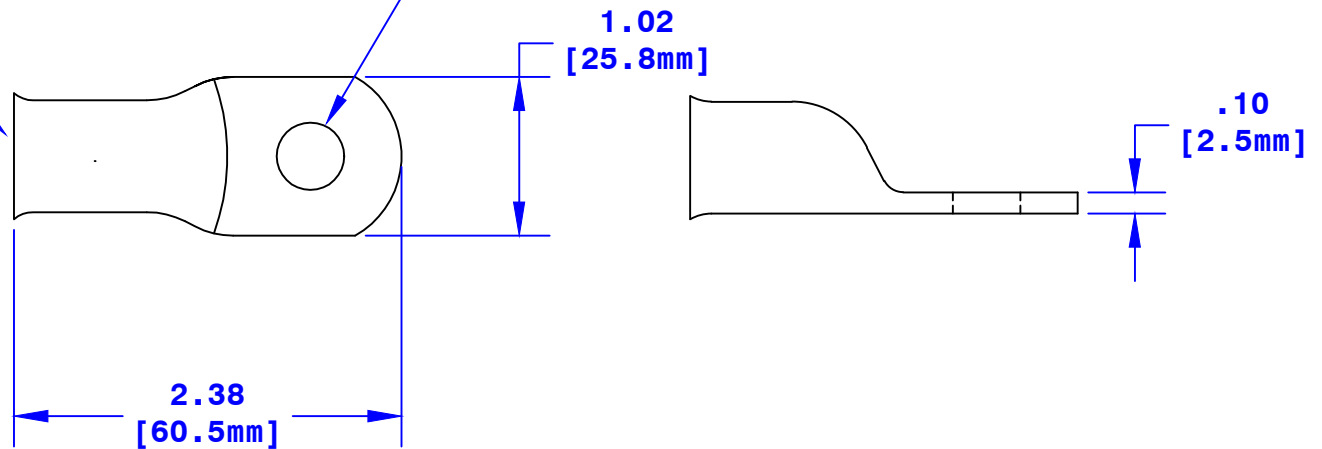

ID Sized for
4/0 Ga [103mm] Cable

Hole Sized For 1/4" [M8] Stud

| | |
|---|---|
| Property of QUICKCABLE® 3700 Quick Drive Franksville, WI 53126 U.S.A. www.quickcable.com | TITLE 4/0 Ga [103mm ²] MAX LUG 1/4" [M8] Stud |
| | PART # 5958D |

Confidential and Proprietary Information

| | | | | |
|-----|------|------|----|-------------|
| Rev | Date | ECN# | By | Description |
| | | | | |
| | | | | |
| | | | | |

| | | | |
|------------------------------------|----------|------------|-------|
| Drawn By | Date | Checked By | Scale |
| Jim H | 03-02-10 | Mike E | None |
| Tolerances, unless otherwise noted | | | |
| Dimensions are reference only | | | |

| | | |
|--|--------------------------------|----------------------------|
| Material & Treatment 100% Copper Tin plated | Drawing # 5958D-Info | REV Sheet 1 Of 1 |
|--|--------------------------------|----------------------------|