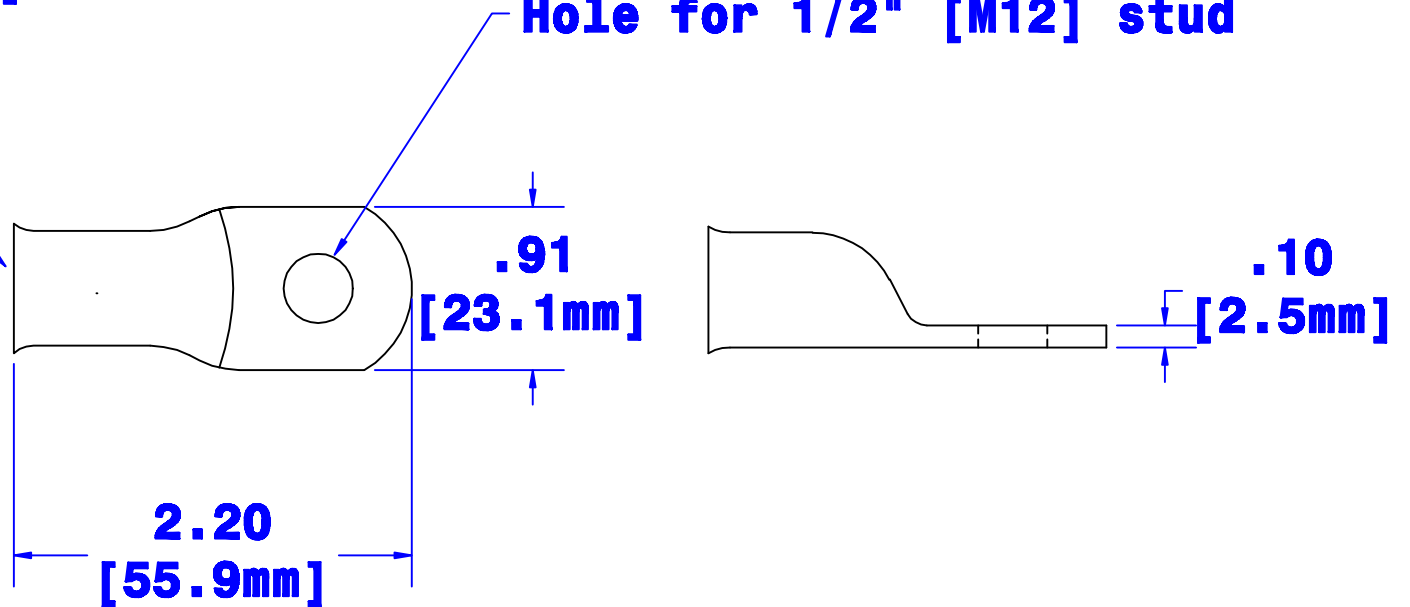

**ID sized for
3/0 ga [81mm²]
cable**

Hole for 1/2" [M12] stud

Property of <i>QUICK CABLE</i> 3700 Quick Dr. Frankville WI		TITLE 3/0 ga [81mm ²] MAX LUG 1/2" [M12] stud	
		PART # 5957H	
Material & Treatment 100% Copper Tin plated		Drawing # 5957H-INFO	REV
		Sheet 1 or 1	

			Drawn By Jim H	Date 7/11/03	Checked By Paul	Scale None
Tolerances, unless otherwise noted All dimensions are ref only						
Rev	Date	By	Description			