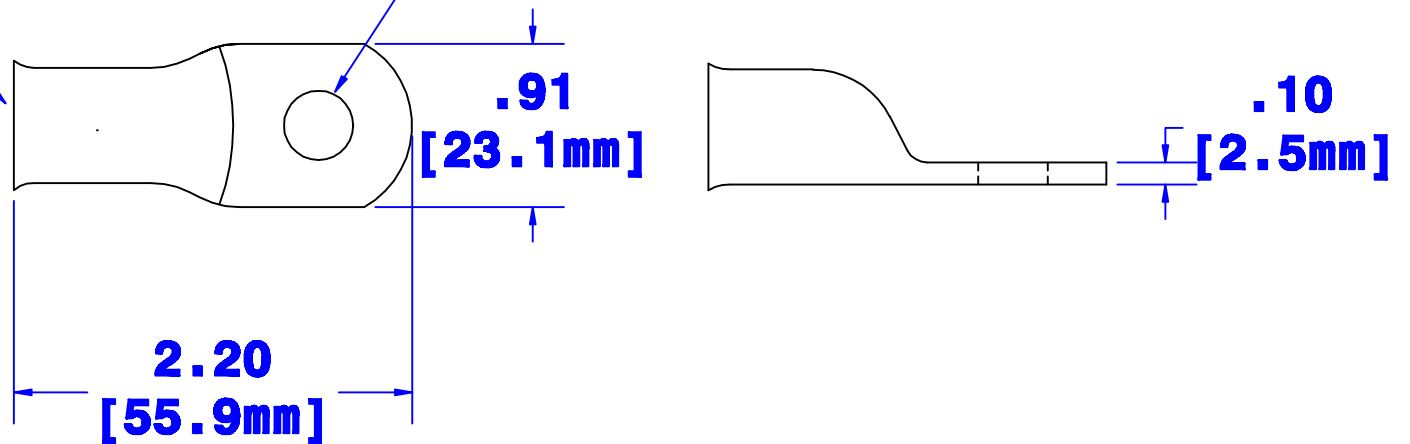

**ID sized for  
3/0 ga [81mm<sup>2</sup>]  
cable**

**Hole for 3/8" [M10] stud**

<b>Property of</b> <b><i>QUICK CABLE</i></b> 3700 Quick Dr. Franksville WI		<b>TITLE</b> 3/0 ga [81mm <sup>2</sup> ] MAX LUG 3/8" [M10] stud	
		<b>PART #</b> 5957F	
<b>Material &amp; Treatment</b> 100% Copper Tin plated		<b>Drawing #</b> 5957F-INFO	<b>REV</b>
		sheet <b>1</b> of <b>1</b>	