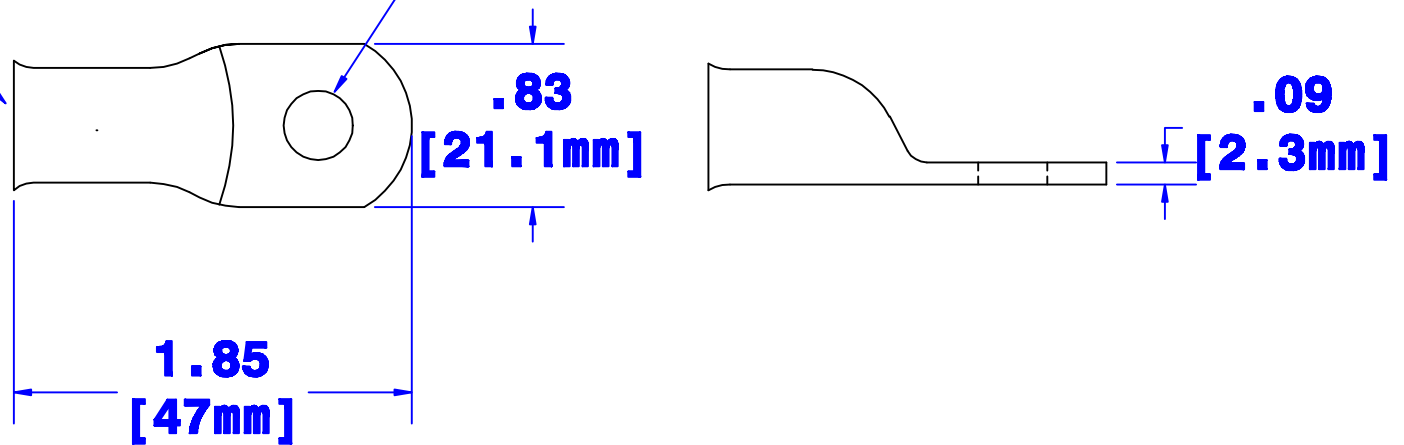

**ID sized for
1/0 ga [50mm²]
cable**

Hole for 1/2" [M12] stud

Property of <i>QUICK CABLE</i> 3700 Quick Dr. Franksville WI		TITLE 1/0 ga [50mm ²] MAX LUG 1/2" [M12] stud	
		PART # 5955H	
Material & Treatment 100% Copper Tin plated		Drawing # 5955H-INFO	REV
		Sheet 1 or 1	

			Drawn By Jim H	Date 7/11/03	Checked By Paul	Scale None
Tolerances, unless otherwise noted All dimensions are ref only						
Rev	Date	By	Description			