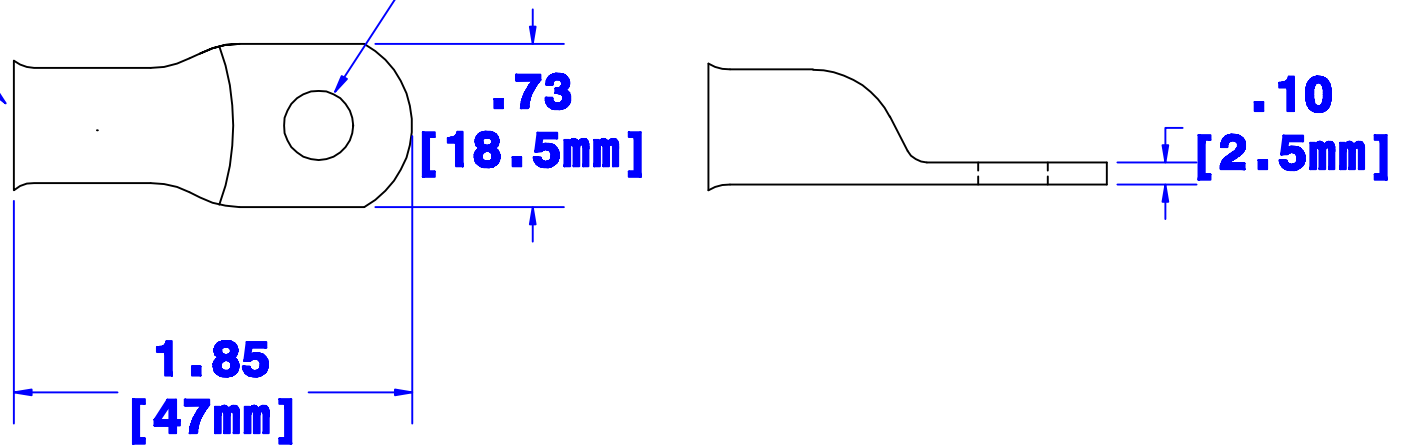

**ID sized for
1/0 ga [50mm²]
cable**

Hole for 1/4" [M6] stud

Property of QUICK CABLE 3700 Quick Dr. Frankville WI		TITLE 1/0 ga [50mm ²] MAX LUG 1/4" [M6] stud	
		PART # 5955D	
Material & Treatment 100% Copper Tin plated		Drawing # 5955D-INFO	REV
		Sheet 1 of 1	

			Drawn By Jim H	Date 12-30-04	Checked By Mike	Scale None
Tolerances, unless otherwise noted All dimensions are ref only						
Rev	Date	By	Description			