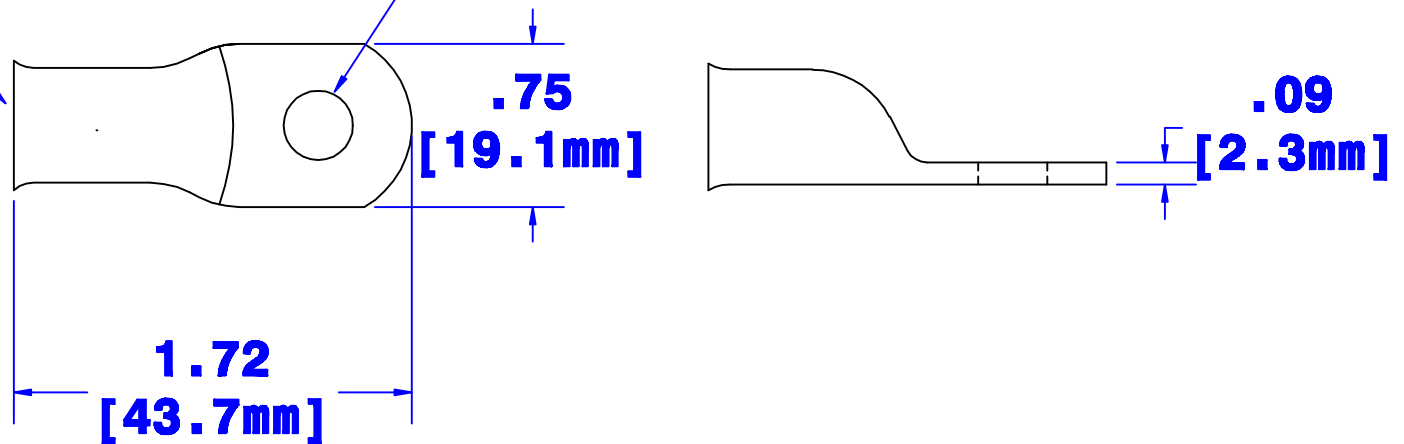

**ID sized for
1 ga [40mm²]
cable**

Hole for 1/2" [M12] stud

Property of <i>QUICK CABLE</i> 3700 Quick Dr. Frankville WI		TITLE 1 ga [40mm ²] MAX LUG 1/2" [M12] stud	
		PART # 5954H	
Material & Treatment 100% Copper Tin plated		Drawing # 5954H-INFO	REV
		Sheet 1 or 1	

Rev	Date	By	Description		

Drawn By
Jim H

Date
7/11/03

Checked By
Paul

Scale
None

Tolerances, unless otherwise noted
All dimensions are ref only