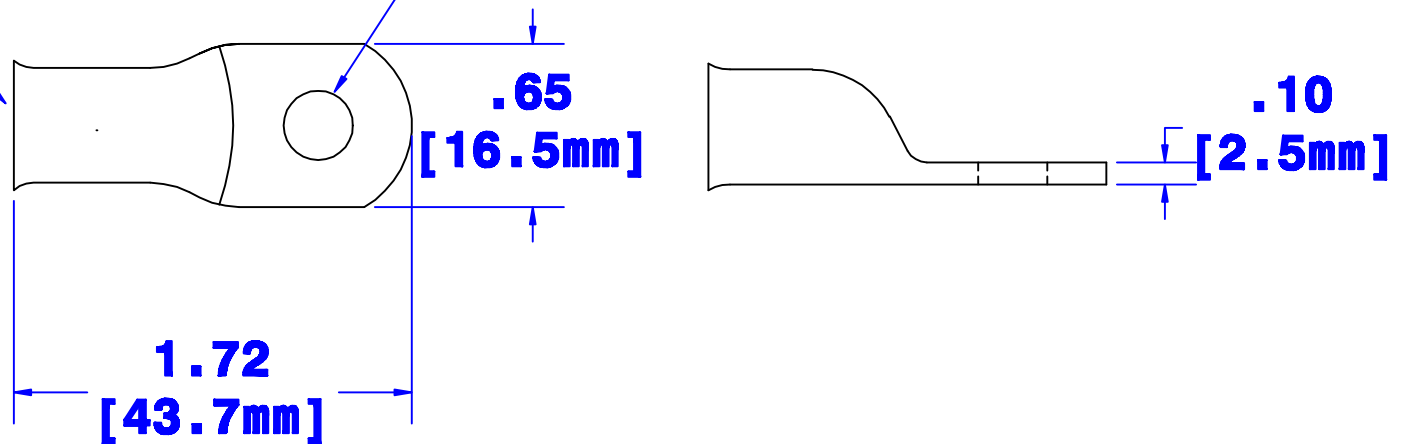

ID sized for  
1 ga [40mm<sup>2</sup>]  
cable

Hole for 1/4" [M6] stud

Property of <b>QUICK CABLE</b> 3700 Quick Dr. Franksville WI		TITLE 1 ga [40mm <sup>2</sup> ] MAX LUG 1/4" [M6] stud	
		PART # <b>5954D</b>	
Material & Treatment 100% Copper Tin plated		Drawing # <b>5954D-INFO</b>	REV
		Sheet <b>1</b>	or <b>1</b>

	Drawn By <b>Jim H</b>	Date <b>7/11/03</b>	Checked By <b>Paul</b>	Scale <b>None</b>
	Tolerances, unless otherwise noted <b>All dimensions are ref only</b>			
Rev	Date	By	Description	