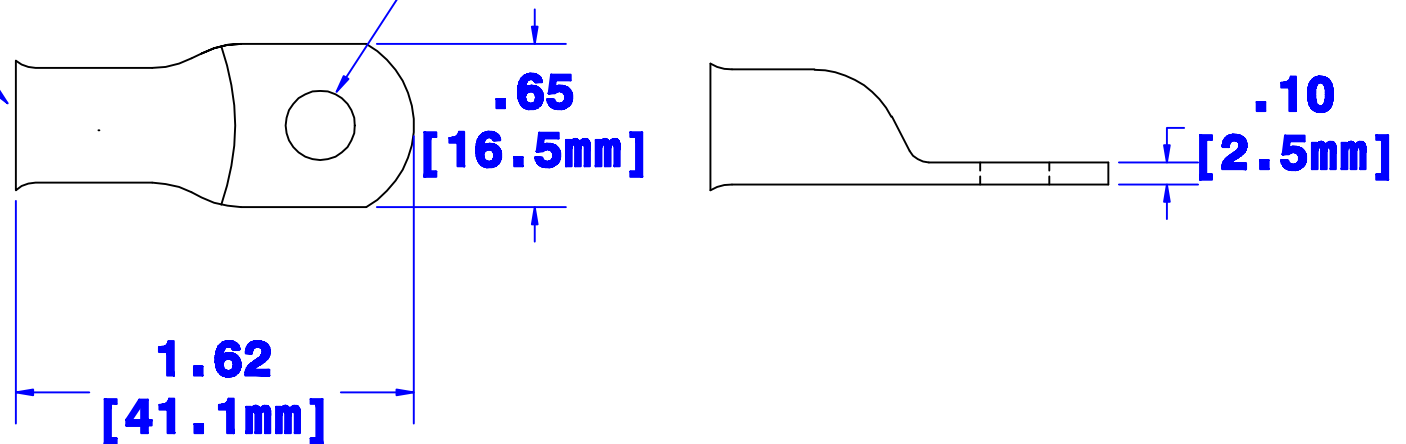

**ID sized for
2 ga [32mm²]
cable**

Hole for 3/8" [M10] stud

Property of <i>QUICK CABLE</i> 3700 Quick Dr. Frankville WI		TITLE 2 ga [32mm ²] MAX LUG 3/8" [M10] stud	
		PART # 5953F	
Material & Treatment 100% Copper Tin plated		Drawing # 5953F-INFO	REV
		Sheet 1 or 1	

			Drawn By Jim H	Date 7/11/03	Checked By Paul	Scale None
Tolerances, unless otherwise noted All dimensions are ref only						
Rev	Date	By	Description			