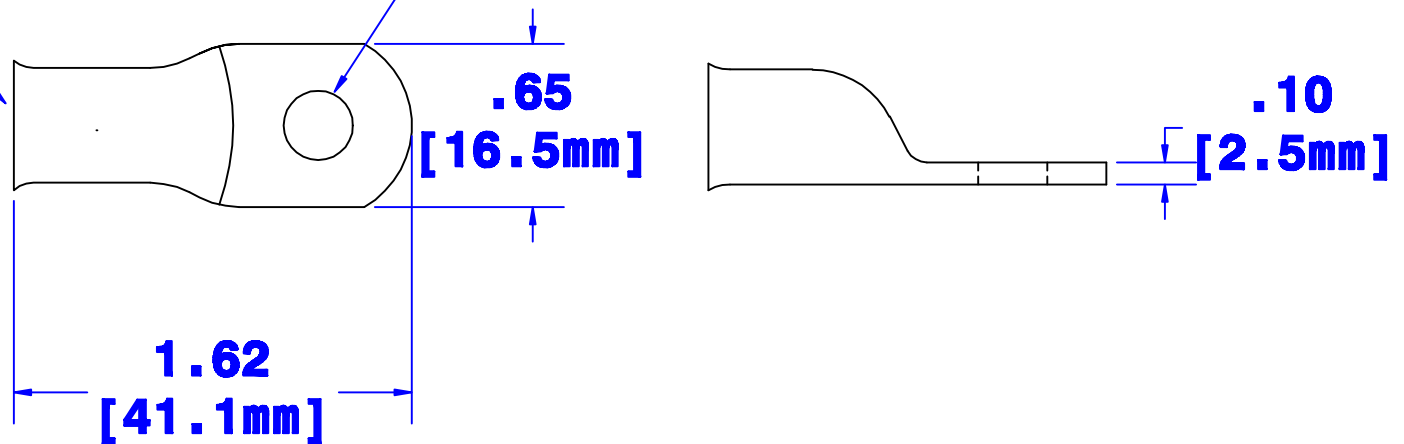

**ID sized for
2 ga [32mm²]
cable**

Hole for 5/16" [M8] stud

Property of QUICK CABLE 3700 Quick Dr. Frankville WI		TITLE 2 ga [32mm²] MAX LUG 5/16" [M8] stud	
		PART # 5953E	
Material & Treatment 100% Copper Tin plated		Drawing # 5953E - INFO	REV
		Sheet 1 of 1	

Rev	Date	By	Description		

Drawn By
Jim H

Date
7/11/03

Checked By
Paul

Scale
None

Tolerances, unless otherwise noted
All dimensions are ref only