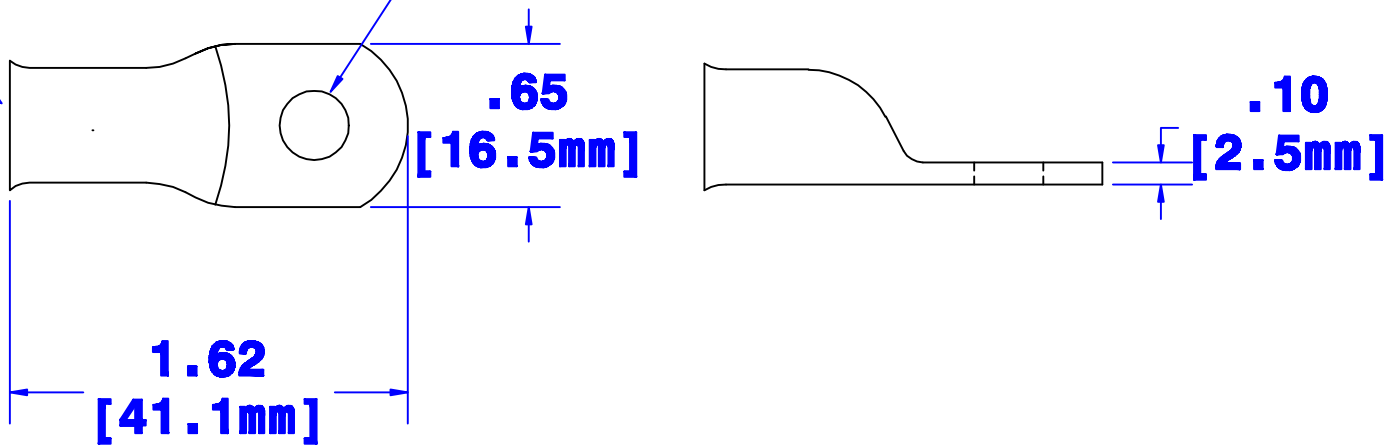

**ID sized for
2 ga [32mm²]
cable**

Hole for 1/4" [M6] stud

Property of QUICK CABLE 3700 Quick Dr. Frankville WI		TITLE 2 ga [32mm ²] MAX LUG 1/4" [M6] stud	
		PART # 5953D	
Material & Treatment 100% Copper Tin plated		Drawing # 5953D-INFO	REV
		Sheet 1 or 1	

			Drawn By Jim H	Date 7/11/03	Checked By Paul	Scale None
Tolerances, unless otherwise noted All dimensions are ref only						
Rev	Date	By	Description			