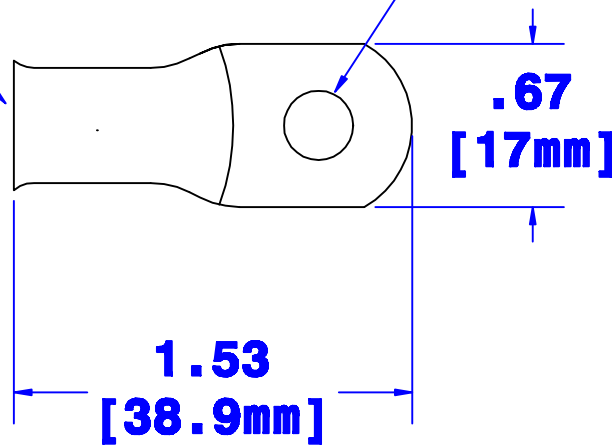

**ID sized for
4 ga [19mm²]
cable**

Hole for 1/2" [M12] stud

Property of <i>QUICK CABLE</i> 3700 Quick Dr. Frankville WI		TITLE 4 ga [19mm ²] MAX LUG 1/2 [M12] stud	
		PART # 5952H	
Material & Treatment 100% Copper Tin plated		Drawing # 5952H-INFO	REV
		sheet 1 of 1	

			Drawn By Jim H	Date 7/11/03	Checked By Paul	Scale None
Tolerances, unless otherwise noted All dimensions are ref only						
Rev	Date	By	Description			