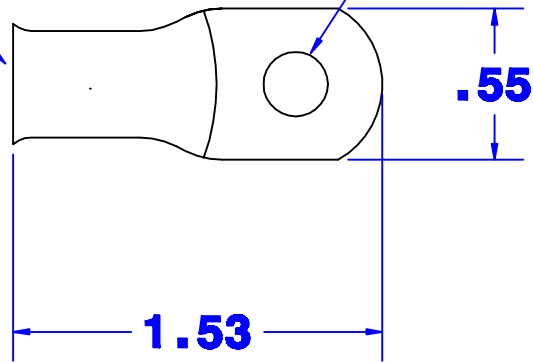

**ID sized for
4 ga cable**

Hole for 1/4" stud

Property of QUICK CABLE 3700 Quick Dr. Frankville WI		TITLE 4 ga MAX LUG straight 1/4 stud	
		PART # 5952D	
Material & Treatment 100% Copper Tin plated		Drawing # 5952D-INFO	REV
		Sheet 1 of 1	

				Drawn By Jim H	Date 7/11/03	Checked By Paul	Scale None
Tolerances, unless otherwise noted All dimensions are ref only							
Rev	Date	By	Description				