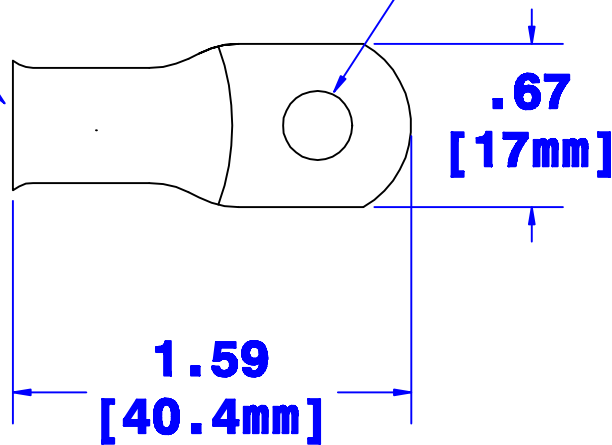

**ID sized for
6 ga [13mm²]
cable**

Hole for 1/2" [M12] stud

Property of QUICK CABLE 3700 Quick Dr. Frankville WI		TITLE 6 ga [13mm ²] MAX LUG 1/2 [M12] stud	
		PART # 5951H	
Material & Treatment 100% Copper Tin plated		Drawing # 5951H-INFO	REV
		sheet 1 of 1	

			Drawn By Paul	Date 7/11/03	Checked By Jim H	Scale None
Tolerances, unless otherwise noted All dimensions are ref only						
Rev	Date	By	Description			