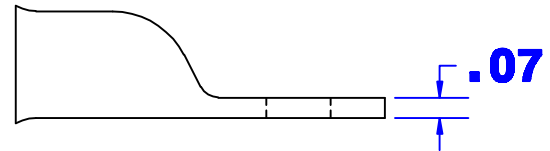

**ID sized for  
6 ga cable**

**Hole for 5/16" stud**

<b>Property of <i>QUICK CABLE</i></b>		<b>TITLE 6 ga MAX LUG straight 5/16 stud</b>	
3700 Quick Dr. Frankville WI		<b>PART # 5951E</b>	
<b>Material &amp; Treatment 100% Copper Tin plated</b>		<b>Drawing # 5951E-INFO</b>	<b>REV</b>
<b>All dimensions are ref only</b>		<b>Sheet 1 of 1</b>	