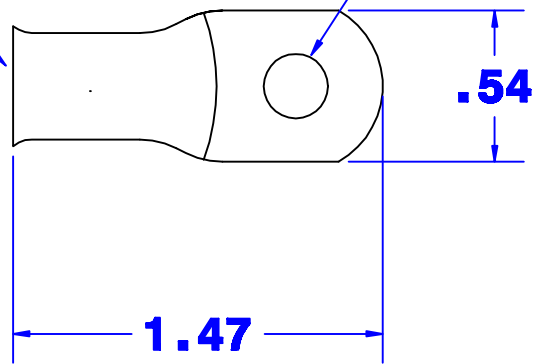

**ID sized for  
6 ga cable**

**Hole for 5/16" stud**

<b>Property of <i>QUICK CABLE</i></b>		<b>TITLE 6 ga MAX LUG straight 5/16 stud</b>	
3700 Quick Dr. Frankville WI		<b>PART # 5951E</b>	
<b>Material &amp; Treatment 100% Copper Tin plated</b>		<b>Drawing # 5951E-INFO</b>	<b>REV</b>
<b>All dimensions are ref only</b>		<b>Sheet 1 of 1</b>	

Rev	Date	By	Description

<b>Drawn By Paul</b>	<b>Date 7/11/03</b>	<b>Checked By Jim H</b>	<b>Scale None</b>
<b>Tolerances, unless otherwise noted All dimensions are ref only</b>			