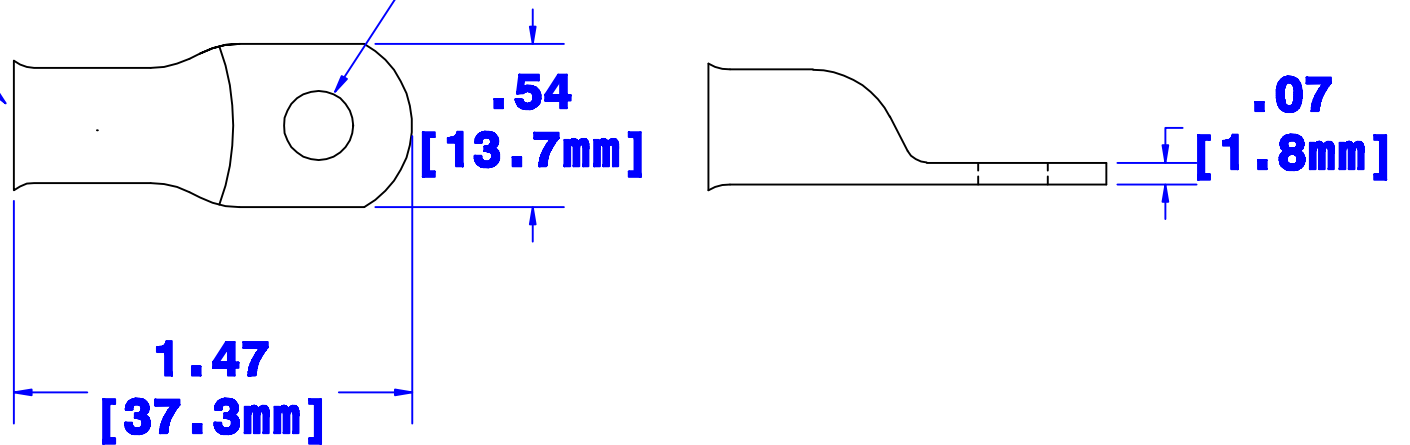

**ID sized for
6 ga [13mm²]
cable**

Hole for #10 stud

Property of QUICK CABLE 3700 Quick Dr. Frankville WI		TITLE 6 ga [13mm ²] MAX LUG #10 [M5] stud	
		PART # 5951C	
Material & Treatment 100% Copper Tin plated		Drawing # 5951C-INFO	REV
		sheet 1 of 1	

			Drawn By Paul	Date 7/11/03	Checked By Jim H	Scale None
Tolerances, unless otherwise noted All dimensions are ref only						
Rev	Date	By	Description			