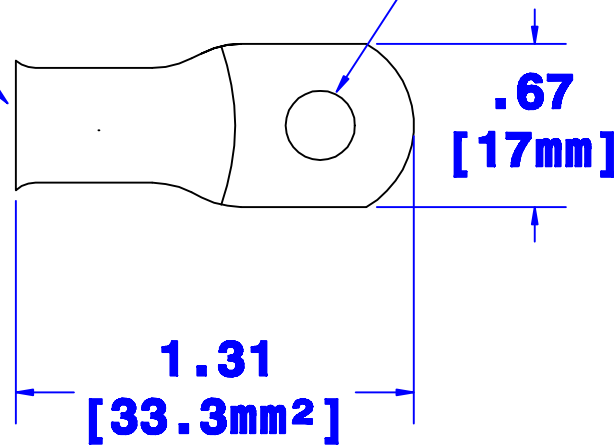

**ID sized for
8 ga [8mm²]
cable**

Hole for 1/2" stud

Property of QUICK CABLE 3700 Quick Dr. Frankville WI		TITLE 8 ga [8mm ²] MAX LUG 1/2" [M12] stud	
		PART # 5950H	
Material & Treatment 100% Copper Tin plated		Drawing # 5950H-INFO	REV
		Sheet 1 of 1	

			Drawn By Paul	Date 7/11/03	Checked By Jim H	Scale None
Tolerances, unless otherwise noted All dimensions are ref only						
Rev	Date	By	Description			