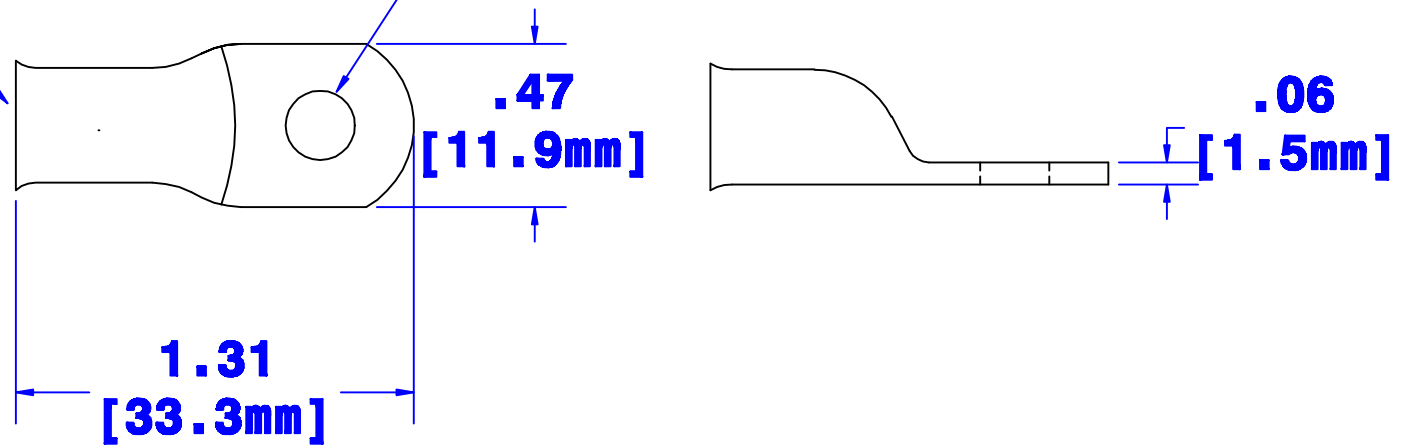

**ID sized for
8 ga[8mm²]
cable**

Hole for 3/8" [M10] stud

Property of <i>QUICK CABLE</i> 3700 Quick Dr. Frankville WI		TITLE 8 ga[8mm ²] MAX LUG 3/8" [M10] stud	
		PART # 5950F	
Material & Treatment 100% Copper Tin plated		Drawing # 5950F-INFO	REV
		Sheet 1 or 1	

			Drawn By Paul	Date 7/11/03	Checked By Jim H	Scale None
Tolerances, unless otherwise noted All dimensions are ref only						
Rev	Date	By	Description			