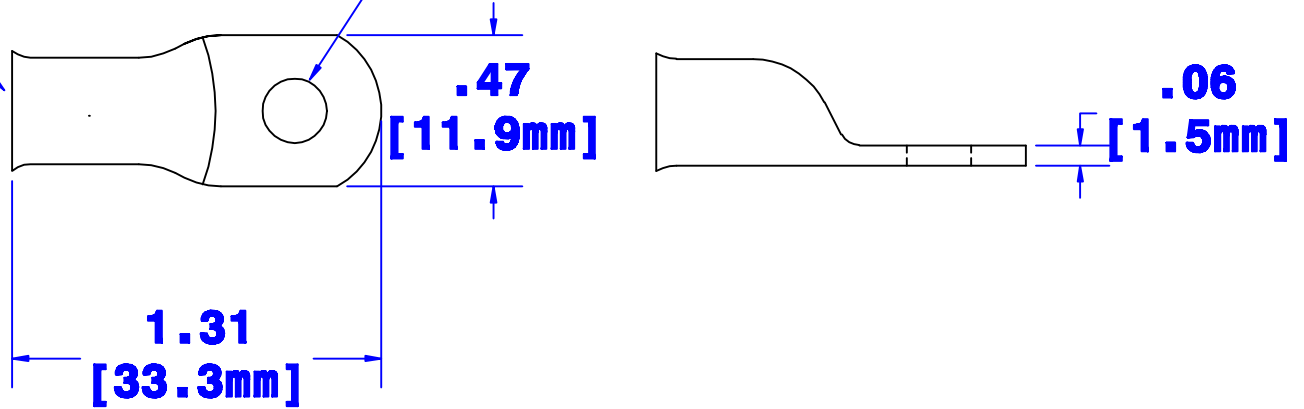

**ID sized for
8 ga [8mm²]
cable**

Hole for #10 [M5]stud

Property of QUICK CABLE 3700 Quick Dr. Frankeville WI		TITLE 8 ga [8mm²] MAX LUG straight #10 [M5]stud	
		PART # 5950C	
Material & Treatment 100% Copper Tin plated		Drawing # 5950C-INFO	REV
		Sheet 1 of 1	

				Drawn By Paul	Date 7/11/03	Checked By Jim H	Scale None
Tolerances, unless otherwise noted All dimensions are ref only							
Rev	Date	By	Description				