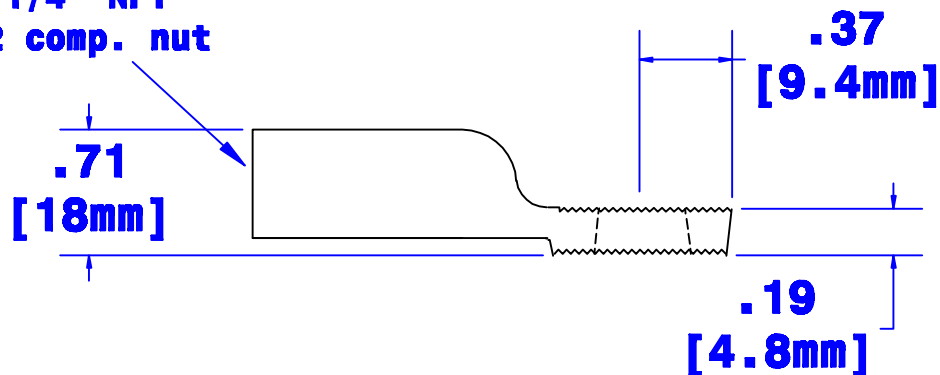

**ID threaded 1/4" NPT
for P/N 6102 comp. nut**

Property of QUICKCABLE® 3700 Quick Drive Franksville, WI 53126 U.S.A. www.quickcable.com	TITLE Compression Lug 1 & 2 Ga [40-32mm²]
	PART # 5902F

Confidential and Proprietary Information

					Drawn By Jim H	Date 01-05-09	Checked By Mike E	Scale None	Material & Treatment High Conductivity Copper Alloy Matte Tin Plated	Drawing # 5902F-INFO	REV
					Tolerances, unless otherwise noted Length to be +/-2"					Sheet 1 of 1	
Rev	Date	ECN#	By	Description							