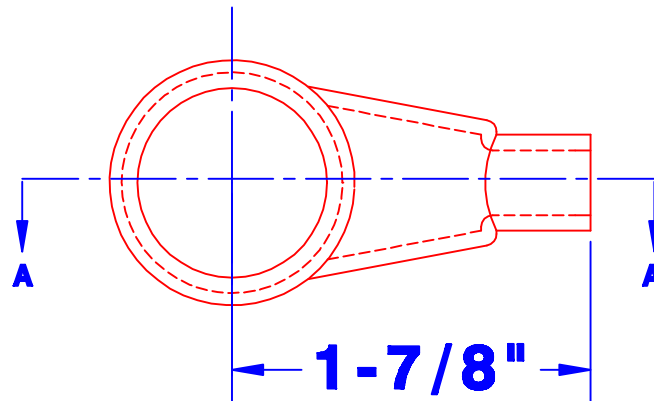

SECTION A-A

Property of QUICK CABLE 3700 Quick Dr. Frankeville WI		TITLE Heavy duty starter boot 1 & 2 ga	
		PART # 5734R	
Material & Treatment Flexible PVC, red		Drawing # 5734R-Info	REV
		Sheet 1	Of 1

Rev	Date	By	Description		

Drawn By P.Peterson	Date 6/25/02	Checked By ME	Scale None
Tolerances, unless otherwise noted			