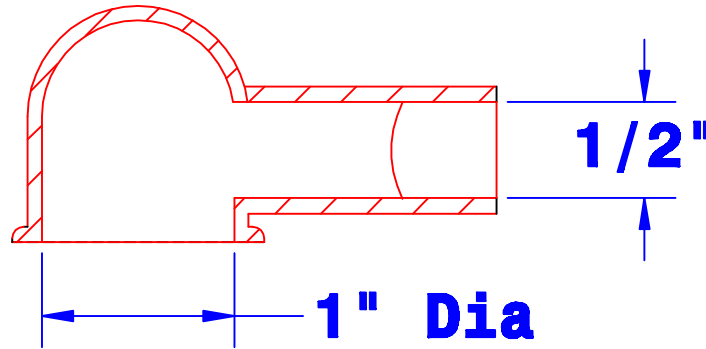

SECTION A-A

Property of QUICK CABLE 3700 Quick Dr. Frankeville WI		TITLE Heavy duty starter boot 1 & 2 ga	
		PART # 5734R	
Material & Treatment Flexible PVC, red		Drawing # 5734R-Info	REV
		Sheet 1	Of 1

Rev	Date	By	Description		

Drawn By P.Peterson	Date 6/25/02	Checked By ME	Scale None
Tolerances, unless otherwise noted			