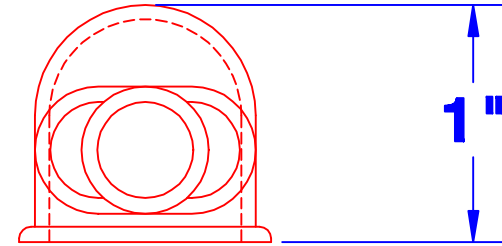

SECTION A-A

Property of QUICK CABLE 3700 Quick Dr. Frankeville WI		TITLE Heavy duty starter boot 1 & 2 ga	
		PART # 5734R	
Material & Treatment Flexible PVC, red		Drawing # 5734R-Info	REV
		Sheet 1	Of 1