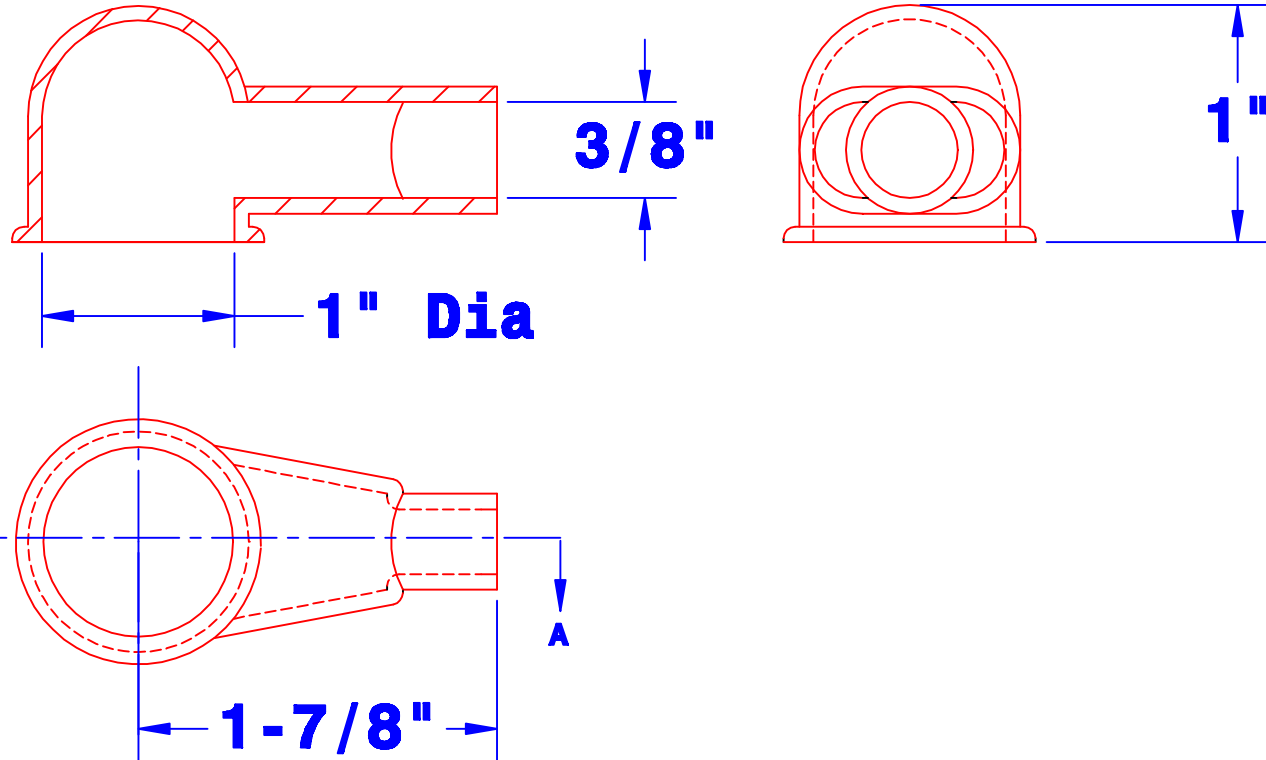

SECTION A-A

Property of QUICK CABLE 3700 Quick Dr. Frankeville WI		TITLE Heavy duty starter boot 4 ga	
		PART # 5720R	
Material & Treatment Flexible PVC, red		Drawing # 5720R-Info	REV
		Sheet 1	Of 1

			Drawn By P.Peterson	Date 6/25/02	Checked By ME	Scale None
Tolerances, unless otherwise noted						
Rev	Date	By	Description			