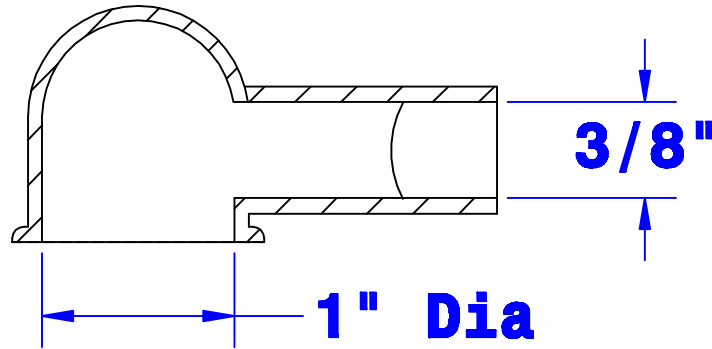

SECTION A-A

Property of QUICK CABLE 3700 Quick Dr. Frankeville WI		TITLE Heavy duty starter boot 4 ga	
		PART # 5720B	
Material & Treatment Flexible PVC, black		Drawing # 5720B-Info	REV
		Sheet 1	Of 1

Rev	Date	By	Description		

Drawn By
 P.Peterson

Date
 6/25/02

Checked By
 ME

Scale
 None

Tolerances, unless otherwise noted