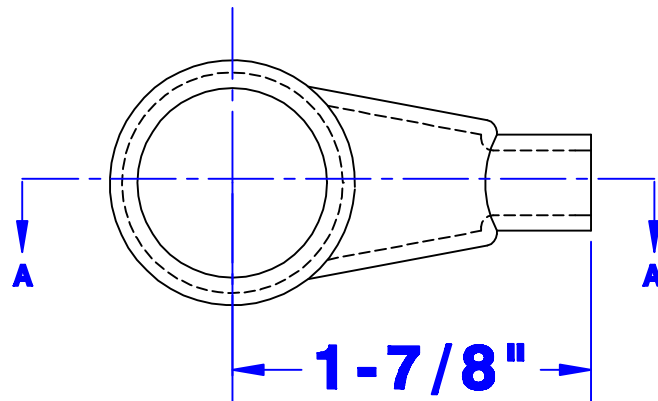

SECTION A-A

Property of QUICK CABLE 3700 Quick Dr. Frankeville WI		TITLE Heavy duty starter boot 4 ga	
		PART # 5720B	
Material & Treatment Flexible PVC, black		Drawing # 5720B-Info	REV
		Sheet 1	Of 1

Rev	Date	By	Description		

Drawn By
 P.Peterson

Date
 6/25/02

Checked By
 ME

Scale
 None

Tolerances, unless otherwise noted