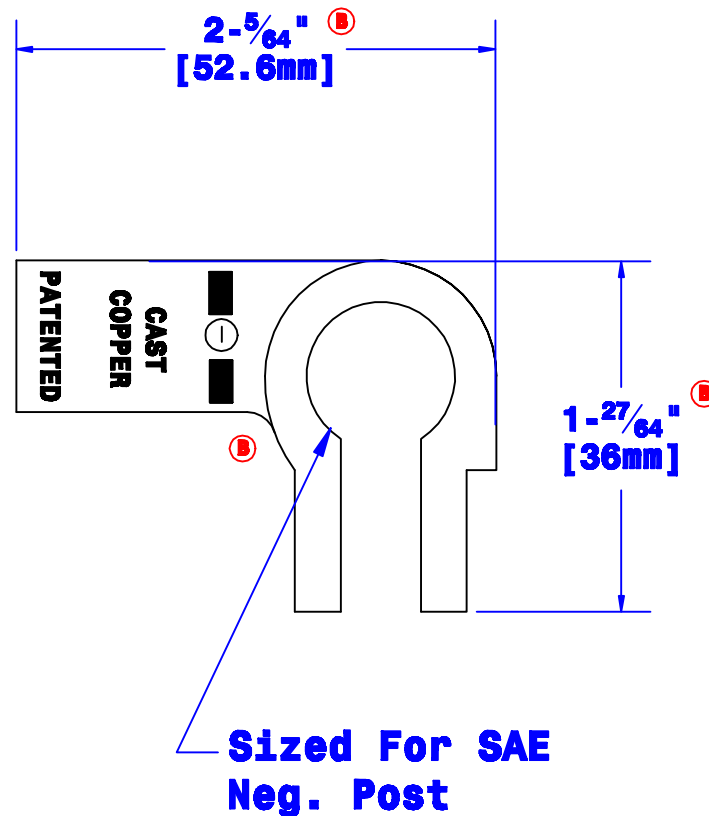

Quick Cable Reserves The Right to Alter Product Type, Their Technical Data, Dimensions, Style And Accessories without Prior Notification.

Property of <b>QUICK CABLE</b>		TITLE Compression R Elbow 4 Ga [18mm <sup>2</sup> ]	
3700 Quick Dr. Franksville WI		PART # <b>5104N</b>	
Material & Treatment High Conductivity Copper Alloy Matte Tin Plated		Drawing # <b>5104N-INFO</b>	REV <b>B</b>
		Sheet 1	of 1

Rev	Date	ECN#	By	Description
<b>B</b>	<b>6-1-10</b>	<b>2099</b>	<b>BS</b>	<b>Updated design; remove one notch</b>
<b>A</b>	<b>3-5-04</b>	<b>688</b>	<b>JIM H</b>	<b>Added Tol. spec.</b>

Drawn By <b>JIM H</b>	Date <b>11-20-03</b>	Checked By <b>MIKE E</b>	Scale <b>NONE</b>
Tolerances, unless otherwise noted Dimensions for reference only			