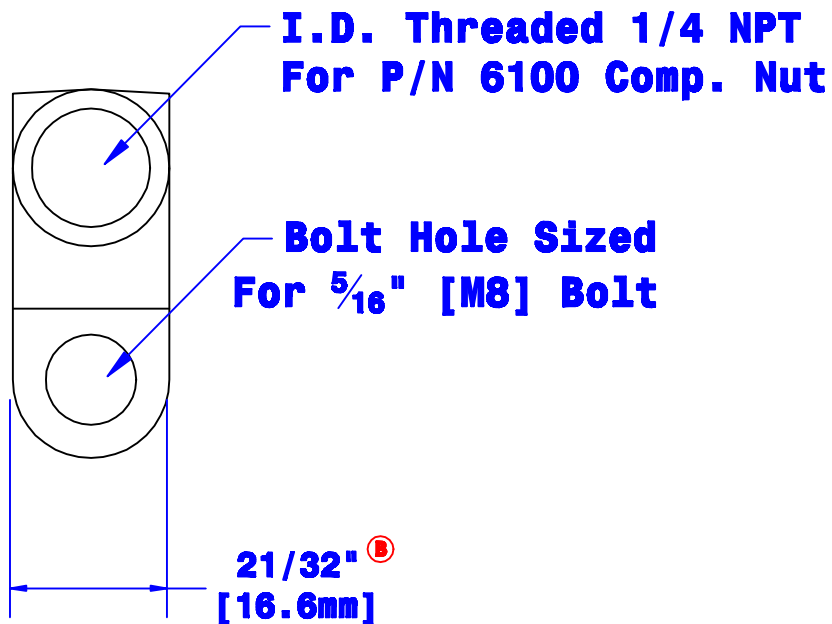

Quick Cable Reserves The Right to Alter Product Type, Their Technical Data, Dimensions, Style And Accessories without Prior Notification.

Property of <b>QUICK CABLE</b>		TITLE Compression R Elbow 4 Ga [18mm <sup>2</sup> ]	
3700 Quick Dr. Franksville WI		PART # <b>5104N</b>	
Material & Treatment High Conductivity Copper Alloy Matte Tin Plated		Drawing # <b>5104N-INFO</b>	REV <b>B</b>
		Sheet 1	of 1

Rev	Date	ECN#	By	Description
<b>B</b>	<b>6-1-10</b>	<b>2099</b>	<b>BS</b>	<b>Updated design; remove one notch</b>
<b>A</b>	<b>3-5-04</b>	<b>688</b>	<b>JIM H</b>	<b>Added Tol. spec.</b>

Drawn By <b>JIM H</b>	Date <b>11-20-03</b>	Checked By <b>MIKE E</b>	Scale <b>NONE</b>
Tolerances, unless otherwise noted Dimensions for reference only			