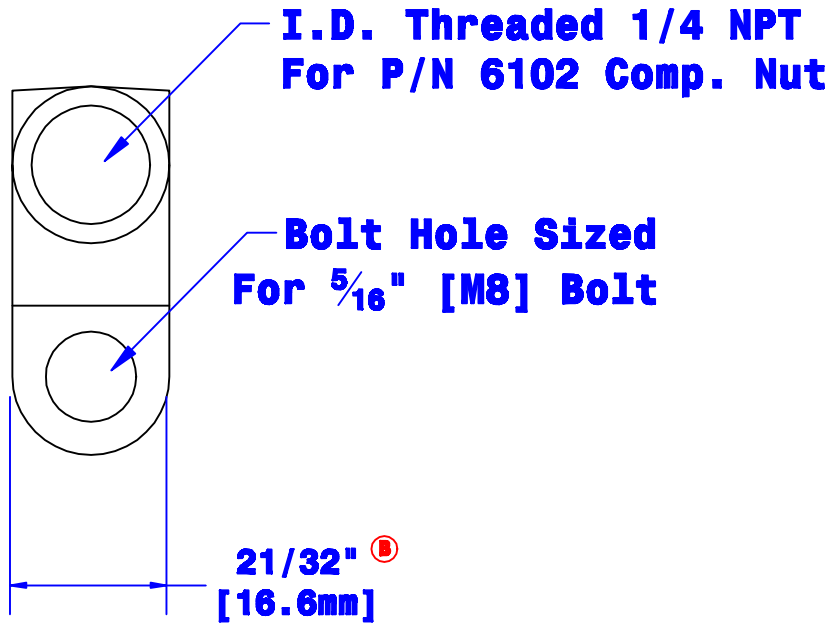

Quick Cable Reserves The Right to Alter Product Types, Their Technical Data, Dimensions, Style And Accessories without Prior Notification.

Property of QUICK CABLE		TITLE Compression R Elbow 1 & 2 Ga [40-32mm ²]	
3700 Quick Dr. Franksville WI		PART # 5102P	
Material & Treatment High Conductivity Copper Alloy Matte Tin Plated		Drawing # 5102P-INFO	REV B
		Sheet 1 of 1	

Rev	Date	ECN#	By	Description	Drawn By	Date	Checked By	Scale
B	6-1-10	2099	BS	Updated design; remove one notch	JIM H	11-20-03	MIKE E	None
A	3-5-04	698	JIM H	Added Tol. spec.	Tolerances, unless otherwise noted Dimensions for reference only			