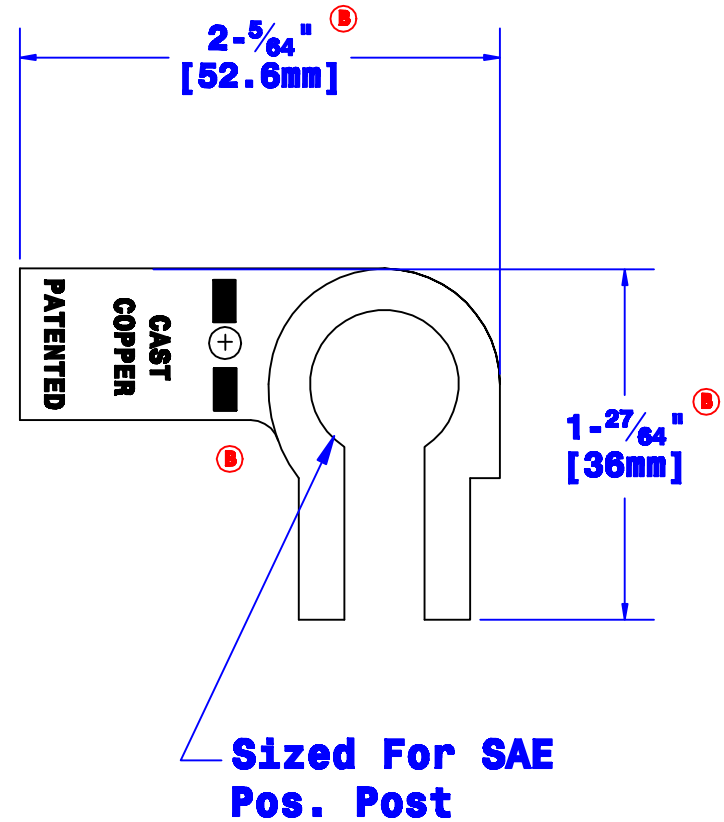

Quick Cable Reserves The Right to Alter Product Types, Their Technical Data, Dimensions, Style And Accessories without Prior Notification.

Property of QUICK CABLE		TITLE Compression R Elbow 1 & 2 Ga [40-32mm ²]	
3700 Quick Dr. Franksville WI		PART # 5102P	
Material & Treatment High Conductivity Copper Alloy Matte Tin Plated		Drawing # 5102P-INFO	REV B
		Sheet 1 of 1	

Rev	Date	ECN#	By	Description	Drawn By	Date	Checked By	Scale
B	6-1-10	2099	BS	Updated design; remove one notch	JIM H	11-20-03	MIKE E	None
A	3-5-04	698	JIM H	Added Tol. spec.	Tolerances, unless otherwise noted Dimensions for reference only			