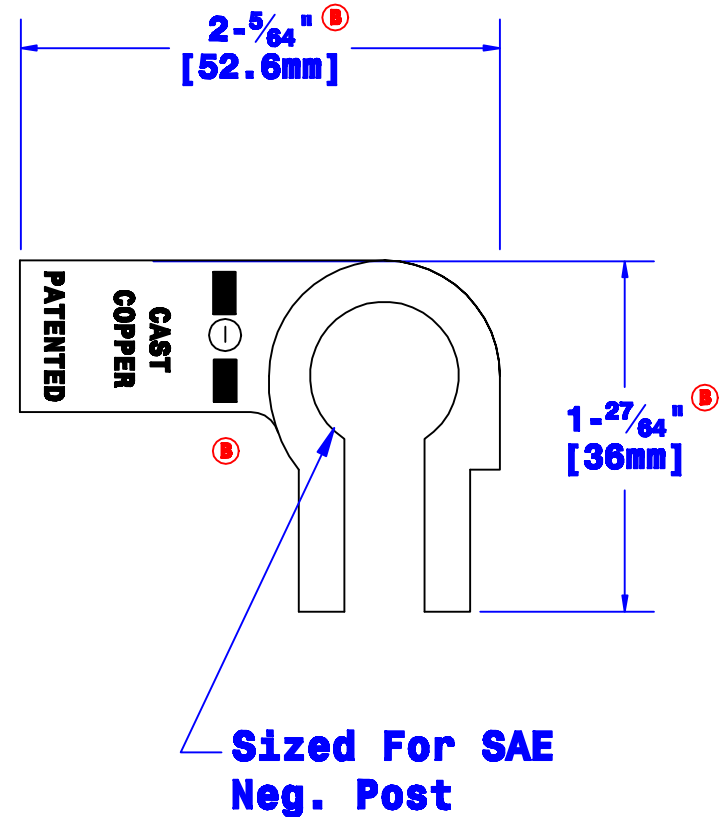

Quick Cable Reserves The Right to Alter Product
Types, Their Technical Data, Dimensions, Style
And Accessories without Prior Notification.

Property of QUICK CABLE		TITLE Compression R Elbow 1 & 2 Ga [40-32mm ²]	
3700 Quick Dr. Franksville WI		PART # 5102N	
Material & Treatment High Conductivity Copper Alloy Matte Tin Plated		Drawing # 5102N-INFO	REV B
Tolerances, unless otherwise noted Dimensions for reference only		Sheet 1 of 1	

Rev	Date	ECN#	By	Description
B	6-1-10	2089	BS	Updated design; remove one notch
A	3-5-04	688	Jim H	Added Tol. spec.

Drawn By Jim H	Date 11-20-03	Checked By Mike E	Scale None
--------------------------	-------------------------	-----------------------------	----------------------