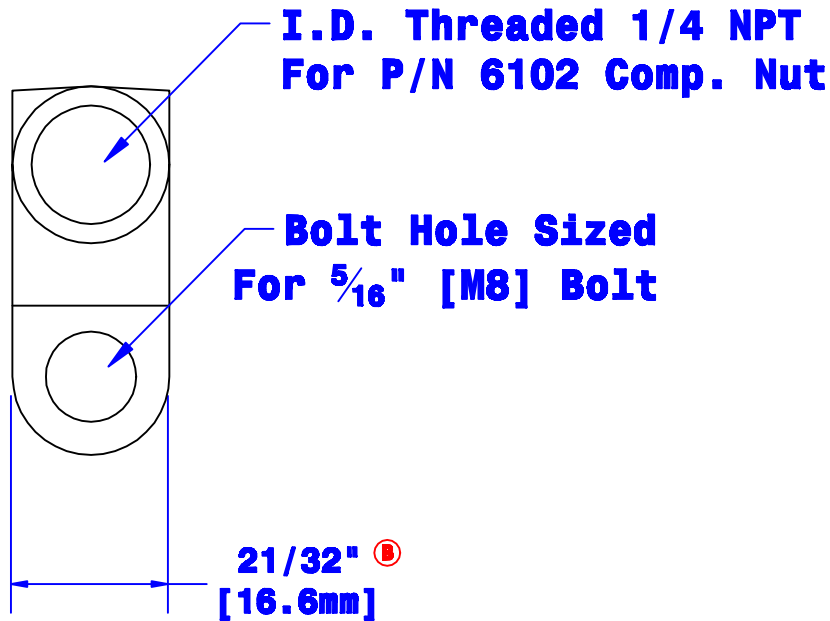

Quick Cable Reserves The Right to Alter Product
Types, Their Technical Data, Dimensions, Style
And Accessories without Prior Notification.

Property of QUICK CABLE		TITLE Compression R Elbow 1 & 2 Ga [40-32mm ²]	
3700 Quick Dr. Franksville WI		PART # 5102N	
Material & Treatment High Conductivity Copper Alloy Matte Tin Plated		Drawing # 5102N-INFO	REV B
Tolerances, unless otherwise noted Dimensions for reference only		Sheet 1 of 1	

Rev	Date	ECN#	By	Description
B	6-1-10	2089	BS	Updated design; remove one notch
A	3-5-04	688	Jim H	Added Tol. spec.

Drawn By Jim H	Date 11-20-03	Checked By Mike E	Scale None
--------------------------	-------------------------	-----------------------------	----------------------