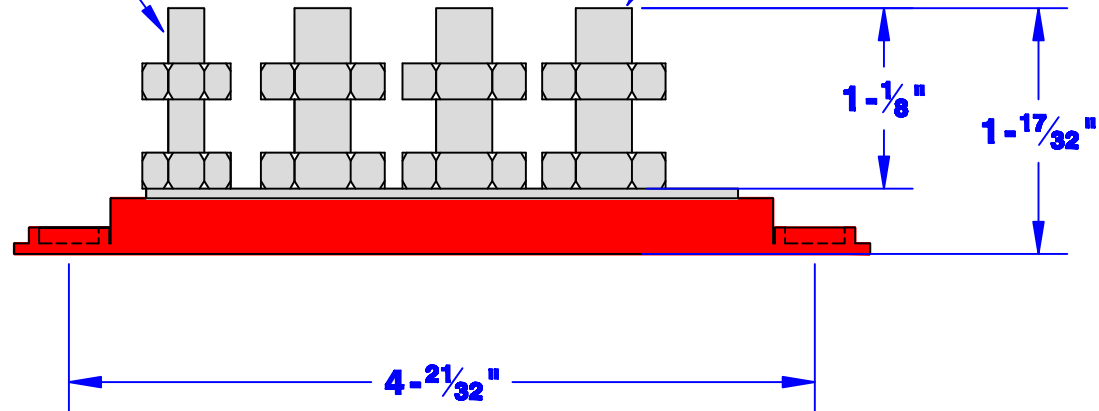

Quick Cable Reserves The Right to Alter Product Types, Their Technical Data, Dimensions, Style And Accessories without Prior Notification.

Aux. Takeoff Stud
1/4"-20 Stainless
Post With Nuts And
Lockwashers

3/8"-16 Stainless
Post With Nuts And
Lockwashers

**NOTE: Max Amperage:
210 Amps @ 12 Volts
Max Voltage: 48 VDC**

Property of QUICKCABLE® 3700 Quick Drive Franksville, WI 53126 U.S.A. www.quickcable.com	TITLE 4 Pt. Terminal Bus Bar, Pos.
	PART # 509711

Confidential and Proprietary Information

					Drawn By Bill S	Date 7-06-07	Checked By Mike E	Scale None	Material & Treatment Glass Filled Red Nylon	Drawing # 509711-Info	REV A
Rev	Date	ECN#	By	Description	Tolerances, unless otherwise noted Dimensions are reference only				Sheet 1 of 1		
A	12-07-10	2217	JMH	Voltage & amp rating added							