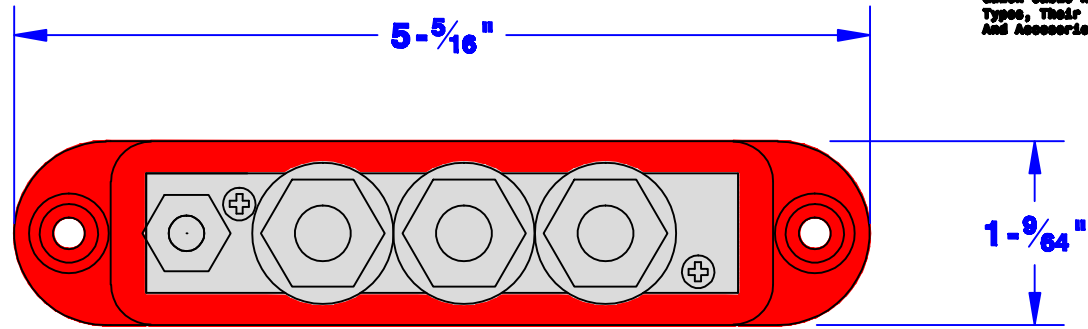

Quick Cable Reserves The Right to Alter Product Types, Their Technical Data, Dimensions, Style And Accessories without Prior Notification.

Aux. Takeoff Stud
1/4"-20 Stainless
Post With Nuts And
Lockwashers

3/8"-16 Stainless
Post With Nuts And
Lockwashers

**NOTE: Max Amperage:
210 Amps @ 12 Volts
Max Voltage: 48 VDC**

Property of QUICKCABLE® 3700 Quick Drive Franksville, WI 53126 U.S.A. www.quickcable.com	TITLE 4 Pt. Terminal Bus Bar, Pos.
	PART # 509711

Confidential and Proprietary Information

					Drawn By Bill S	Date 7-06-07	Checked By Mike E	Scale None	Material & Treatment Glass Filled Red Nylon	Drawing # 509711-Info	REV A
Rev	Date	ECN#	By	Description	Tolerances, unless otherwise noted Dimensions are reference only				Sheet 1 of 1		
A	12-07-10	2217	JMH	Voltage & amp rating added							