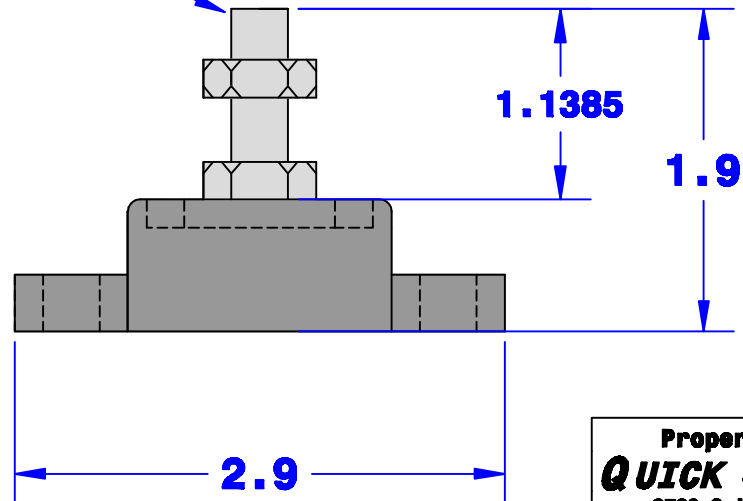

**1/4"-20 Stainless
Post With Nuts And
Lockwashers**

Property of QUICK CABLE 3700 Quick Drive Frankeville, WI 53126 U.S.A. www.quickcable.com	TITLE Power Distribution Post 1/4" Stud	
	PART # 509698	
Confidential and Proprietary Information		
Material & Treatment	Drawing # 509698-Info	REV
	Sheet 1 of 1	

Rev	Date	ECN#	By	Description

Drawn By Bill S	Date 7-06-07	Checked By Mike E	Scale None
Tolerances, unless otherwise noted			
Dimensions are reference only			