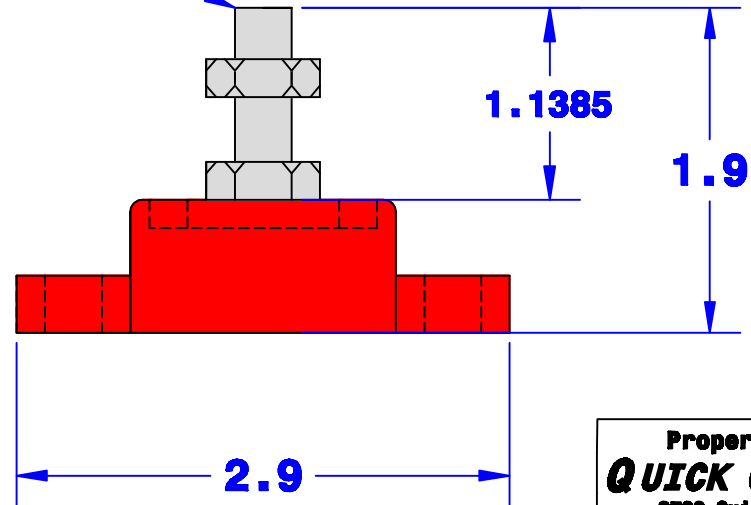

Sized for 1/4" Screw

1/4"-20 Stainless Post With Nuts And Lockwashers

Property of QUICK CABLE 3700 Quick Drive Franksville, WI 53126 U.S.A. www.quickcable.com	TITLE Power Distribution Post 1/4" Stud	
	PART # 509697	
Confidential and Proprietary Information		
Material & Treatment	Drawing # 509697-Info	REV
	Sheet 1 of 1	

Rev	Date	ECN#	By	Description

Drawn By Bill S	Date 7-06-07	Checked By Mike E	Scale None
Tolerances, unless otherwise noted Dimensions are reference only			