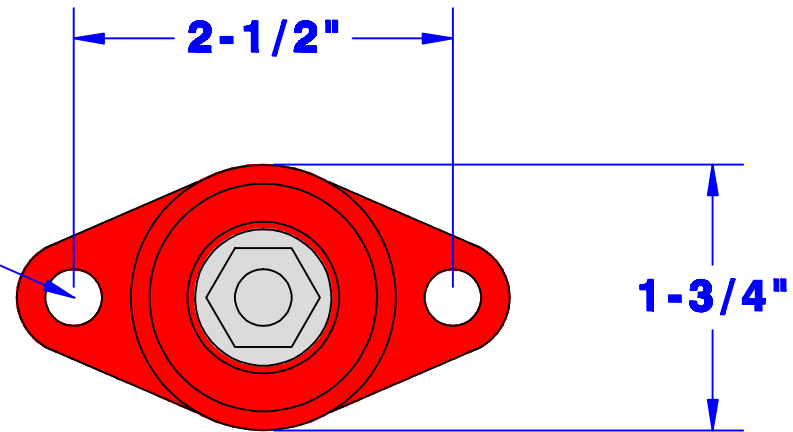

Sized for 1/4" Screw

1/4"-20 Stainless Post With Nuts And Lockwashers

Property of QUICK CABLE 3700 Quick Drive Franksville, WI 53126 U.S.A. www.quickcable.com	TITLE Power Distribution Post 1/4" Stud	
	PART # 509697	
Confidential and Proprietary Information		
Material & Treatment	Drawing # 509697-Info	REV
	Sheet 1 of 1	

Rev	Date	ECN#	By	Description

Drawn By Bill S	Date 7-06-07	Checked By Mike E	Scale None
Tolerances, unless otherwise noted Dimensions are reference only			