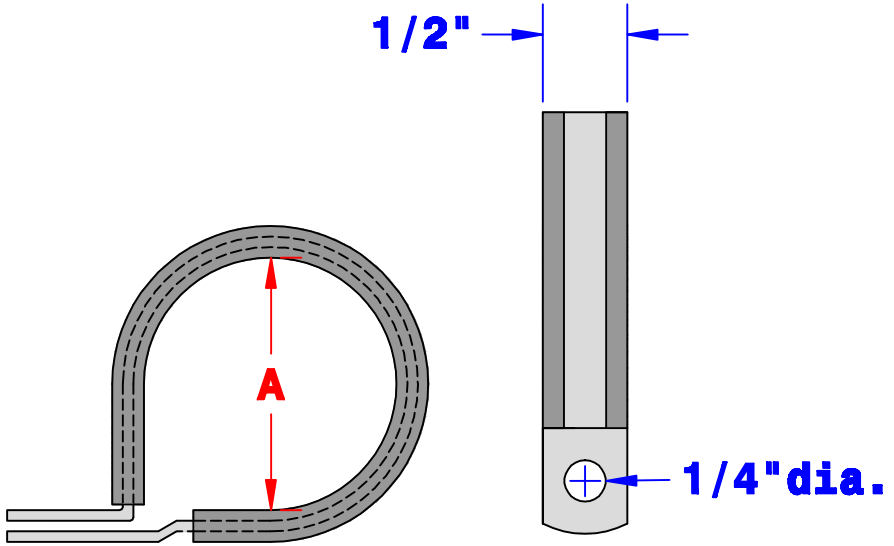

EPDM neoprene covered stainless steel clamps	
Part Number	A Diameter (inches)
504421	1/4
504422	3/8
504423	1/2
504424	5/8
504425	3/4
504427	1
504429	1 1/4
504431	1 1/2

Property of QUICK CABLE 3700 Quick Drive Franksville, WI 53126 U.S.A. www.quickcable.com		TITLE EPDM Stainless Steel Neoprene Covered Clamps	
		PART # 504421-504431	
Confidential and Proprietary Information			
Material & Treatment		Drawing #	REV
		C-1001-Info	
		Sheet 1	of 1

Rev	Date	ECN#	By	Description

Drawn By	Date	Checked By	Scale
Kirk A	11-16-07	Mike E	None
Tolerances, unless otherwise noted			
Dimensions are reference only			