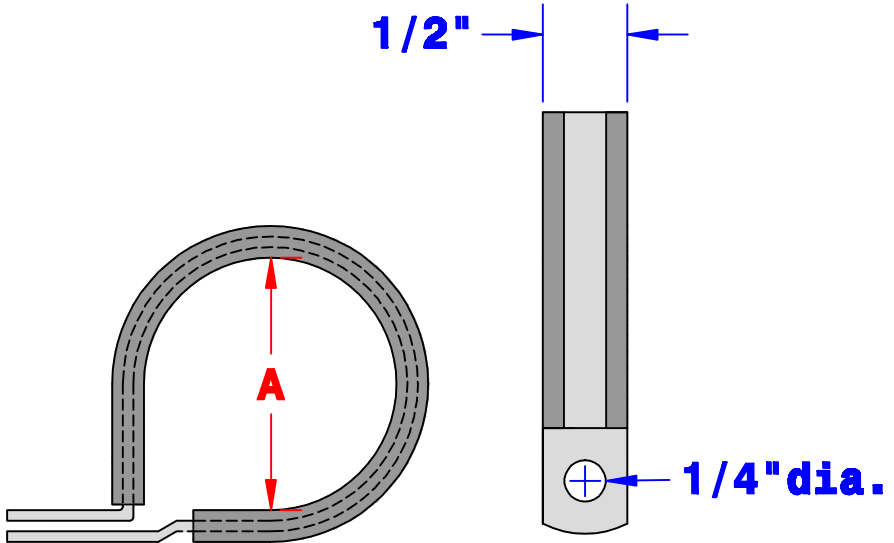

EPDM neoprene covered stainless steel clamps	
Part Number	A Diameter (inches)
504421	1/4
504422	3/8
504423	1/2
504424	5/8
504425	3/4
504427	1
504429	1 1/4
504431	1 1/2

Property of QUICK CABLE 3700 Quick Drive Franksville, WI 53126 U.S.A. www.quickcable.com		TITLE EPDM Stainless Steel Neoprene Covered Clamps	
		PART # 504421-504431	
Confidential and Proprietary Information			
Material & Treatment		Drawing #	REV
		C-1001-Info	
		Sheet 1	of 1

Rev	Date	ECN#	By	Description

Drawn By	Date	Checked By	Scale
Kirk A	11-16-07	Mike E	None
Tolerances, unless otherwise noted			
Dimensions are reference only			