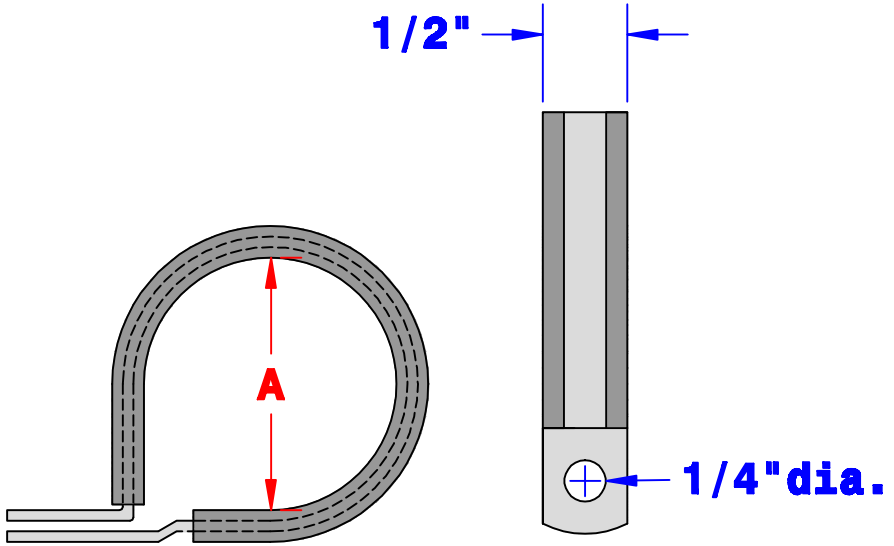

EPDM neoprene covered stainless steel clamps	
Part Number	A Diameter (inches)
504421	1/4
504422	3/8
504423	1/2
504424	5/8
504425	3/4
504427	1
504429	1 1/4
504431	1 1/2

Property of QUICK CABLE 3700 Quick Drive Franksville, WI 53126 U.S.A. www.quickcable.com		TITLE EPDM Stainless Steel Neoprene Covered Clamps	
		PART # 504421-504431	
Confidential and Proprietary Information			
Material & Treatment		Drawing # C-1001-Info	REV
		Sheet 1 of 1	

Rev	Date	ECN#	By	Description

Drawn By Kirk A	Date 11-16-07	Checked By Mike E	Scale None
Tolerances, unless otherwise noted Dimensions are reference only			