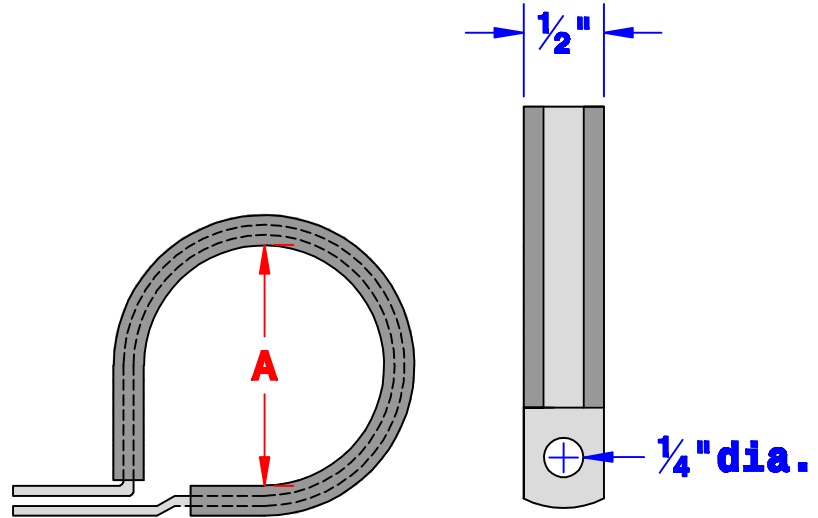

EPDM Neoprene Covered Steel Clamps

Part Number	<b>A</b> Diameter (inches)
504401	1/4"
504402	3/8"
504403	1/2"
504404	5/8"
504405	3/4"
504406	7/8"
504407	1"
504408	1-1/8"
504409	1-1/4"

Property of <b>QUICKCABLE</b> 3700 Quick Drive Franksville, WI 53126 U.S.A. www.quickcable.com		TITLE Steel, EPDM Neoprene Covered Clamps	
		PART # <b>504401-504409</b>	
<b>Confidential and Proprietary Information</b>			
Material & Treatment		Drawing # <b>C-1004-Info</b>	REV
Dimensions are reference only		Sheet 1 of 1	

Rev	Date	ECN#	By	Description

Drawn By	Date	Checked By	Scale
Jim H	11-23-09	Mike E	None
Tolerances, unless otherwise noted			
Dimensions are reference only			